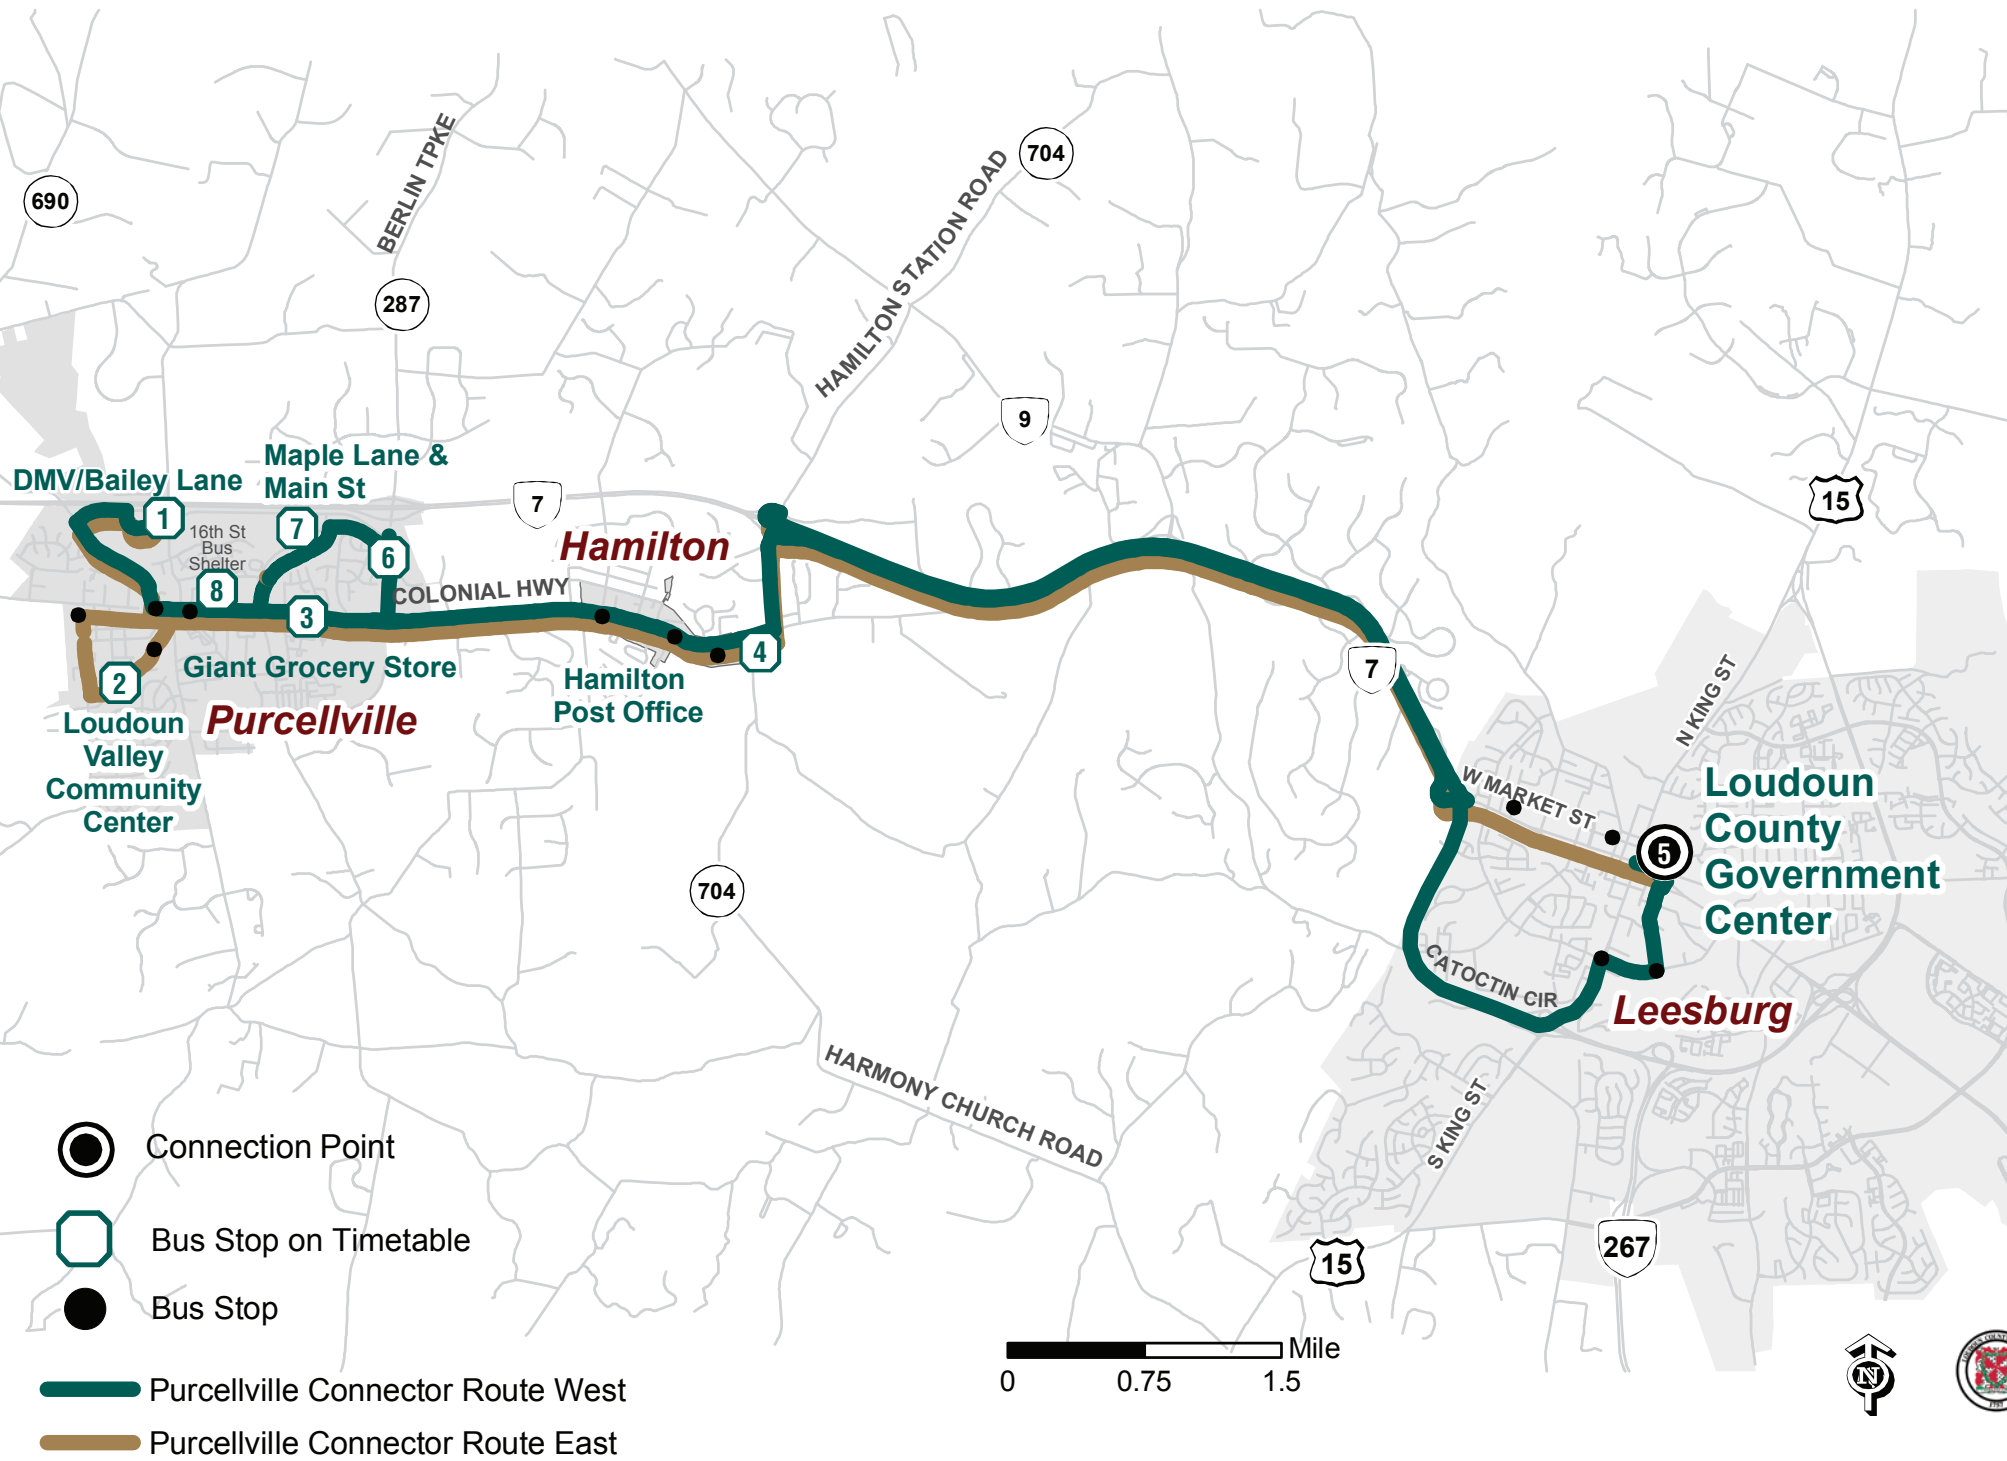

(40) Purcellville Connector Route

WESTBOUND ROUTE Leesburg to Purcellville

	7:30	8:30	9:30	10:30	11:30	12:30	1:30	2:30	3:30	4:30	5:30	6:30
⑤ Government Center												
④ Harmony Methodist Church	7:41	8:41	9:41	10:41	11:41	12:41	1:41	2:41	3:41	4:41	5:41	6:41
⑥ Patrick Henry College	7:47	8:47	9:47	10:47	11:47	12:47	1:47	2:47	3:47	4:47	5:47	6:47
⑦ Maple Ave Apartment	7:50	8:50	9:50	10:50	11:50	12:50	1:50	2:50	3:50	4:50	5:50	6:50
⑧ 16TH Street Shelter	7:54	8:54	9:54	10:54	11:54	12:54	1:54	2:54	3:54	4:54	5:54	6:54
① Virginia Regional Transit 109 N Bailey Lane	8:00	9:00	10:00	11:00	12:00	1:00	2:00	3:00	4:00	5:00	6:00	7:00

EASTBOUND ROUTE Purcellville to Leesburg

① Virginia Regional Transit 109 N Bailey Lane	7:00	8:00	9:00	10:00	11:00	12:00	1:00	2:00	3:00	4:00	5:00	6:00
② Loudoun Valley Community Center	7:05	8:05	9:05	10:05	11:05	12:05	1:05	2:05	3:05	4:05	5:05	6:05
③ Giant Grocery Store	7:10	8:10	9:10	10:10	11:10	12:10	1:10	2:10	3:10	4:10	5:10	6:10
④ Harmony Methodist Church	7:16	8:16	9:16	10:16	11:16	12:16	1:16	2:16	3:16	4:16	5:16	6:16
⑤ Government Center	7:30	8:30	9:30	10:30	11:30	12:30	1:30	2:30	3:30	4:30	5:30	6:30

⑥ Connects to Routes 70, 51, 53, and 52