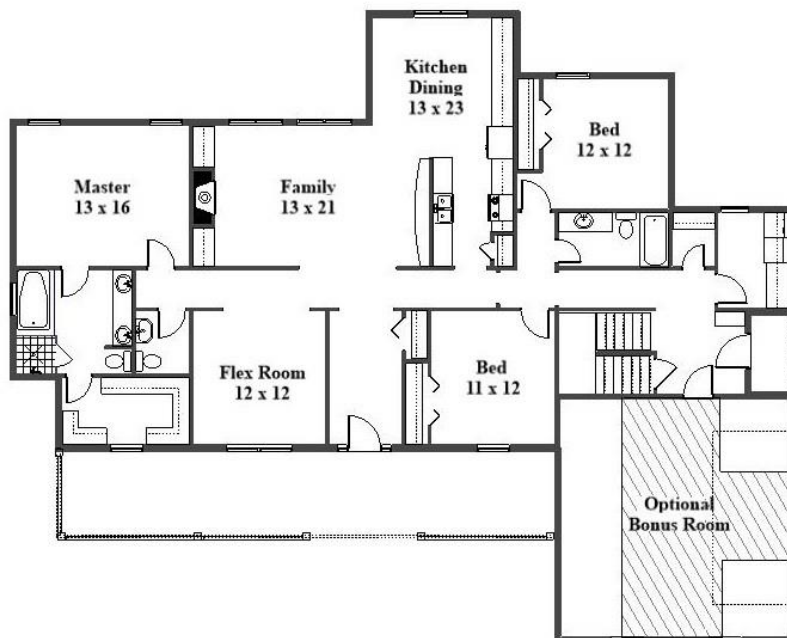

Your Land Your Style Your Home Your Way
Design + Build = Your Best Value

KRAUS
DESIGN + BUILD
248.494.1822

The River Ranch
2155 Sq. Ft.

Optional Bonus 300 Sq.ft.