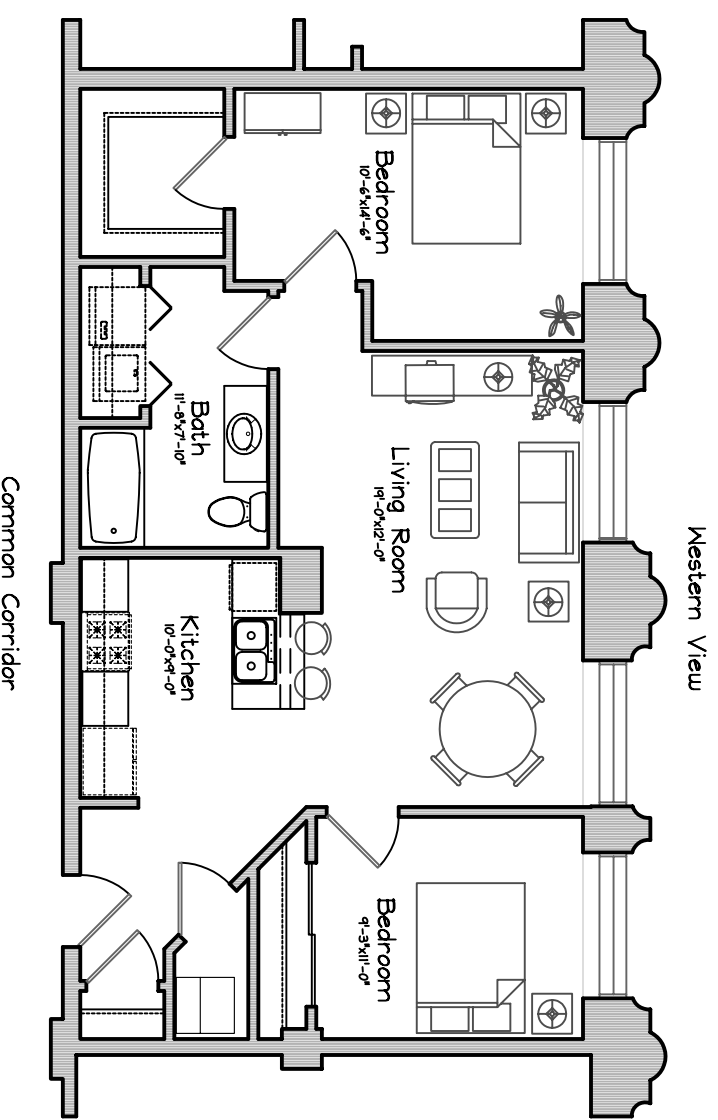

# PLANKINTON LOFT APARTMENTS - 5th FLOOR

Unit #533 = 875 sq ft  
Two Bedroom, 1 Bath

Scale : 1/8" = 1'-0"  
Square Footage taken from center of corridor/party walls  
to exterior of furred walls.