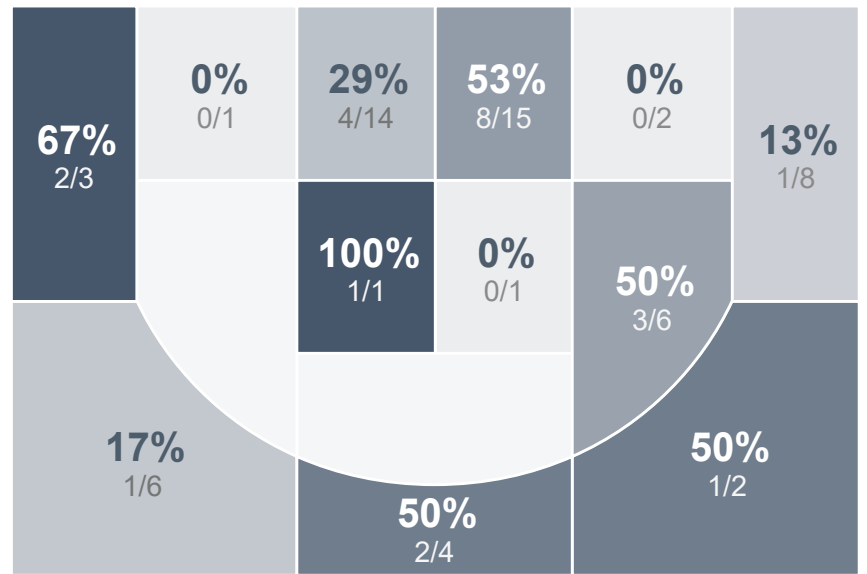

Girls' Varsity Basketball - New