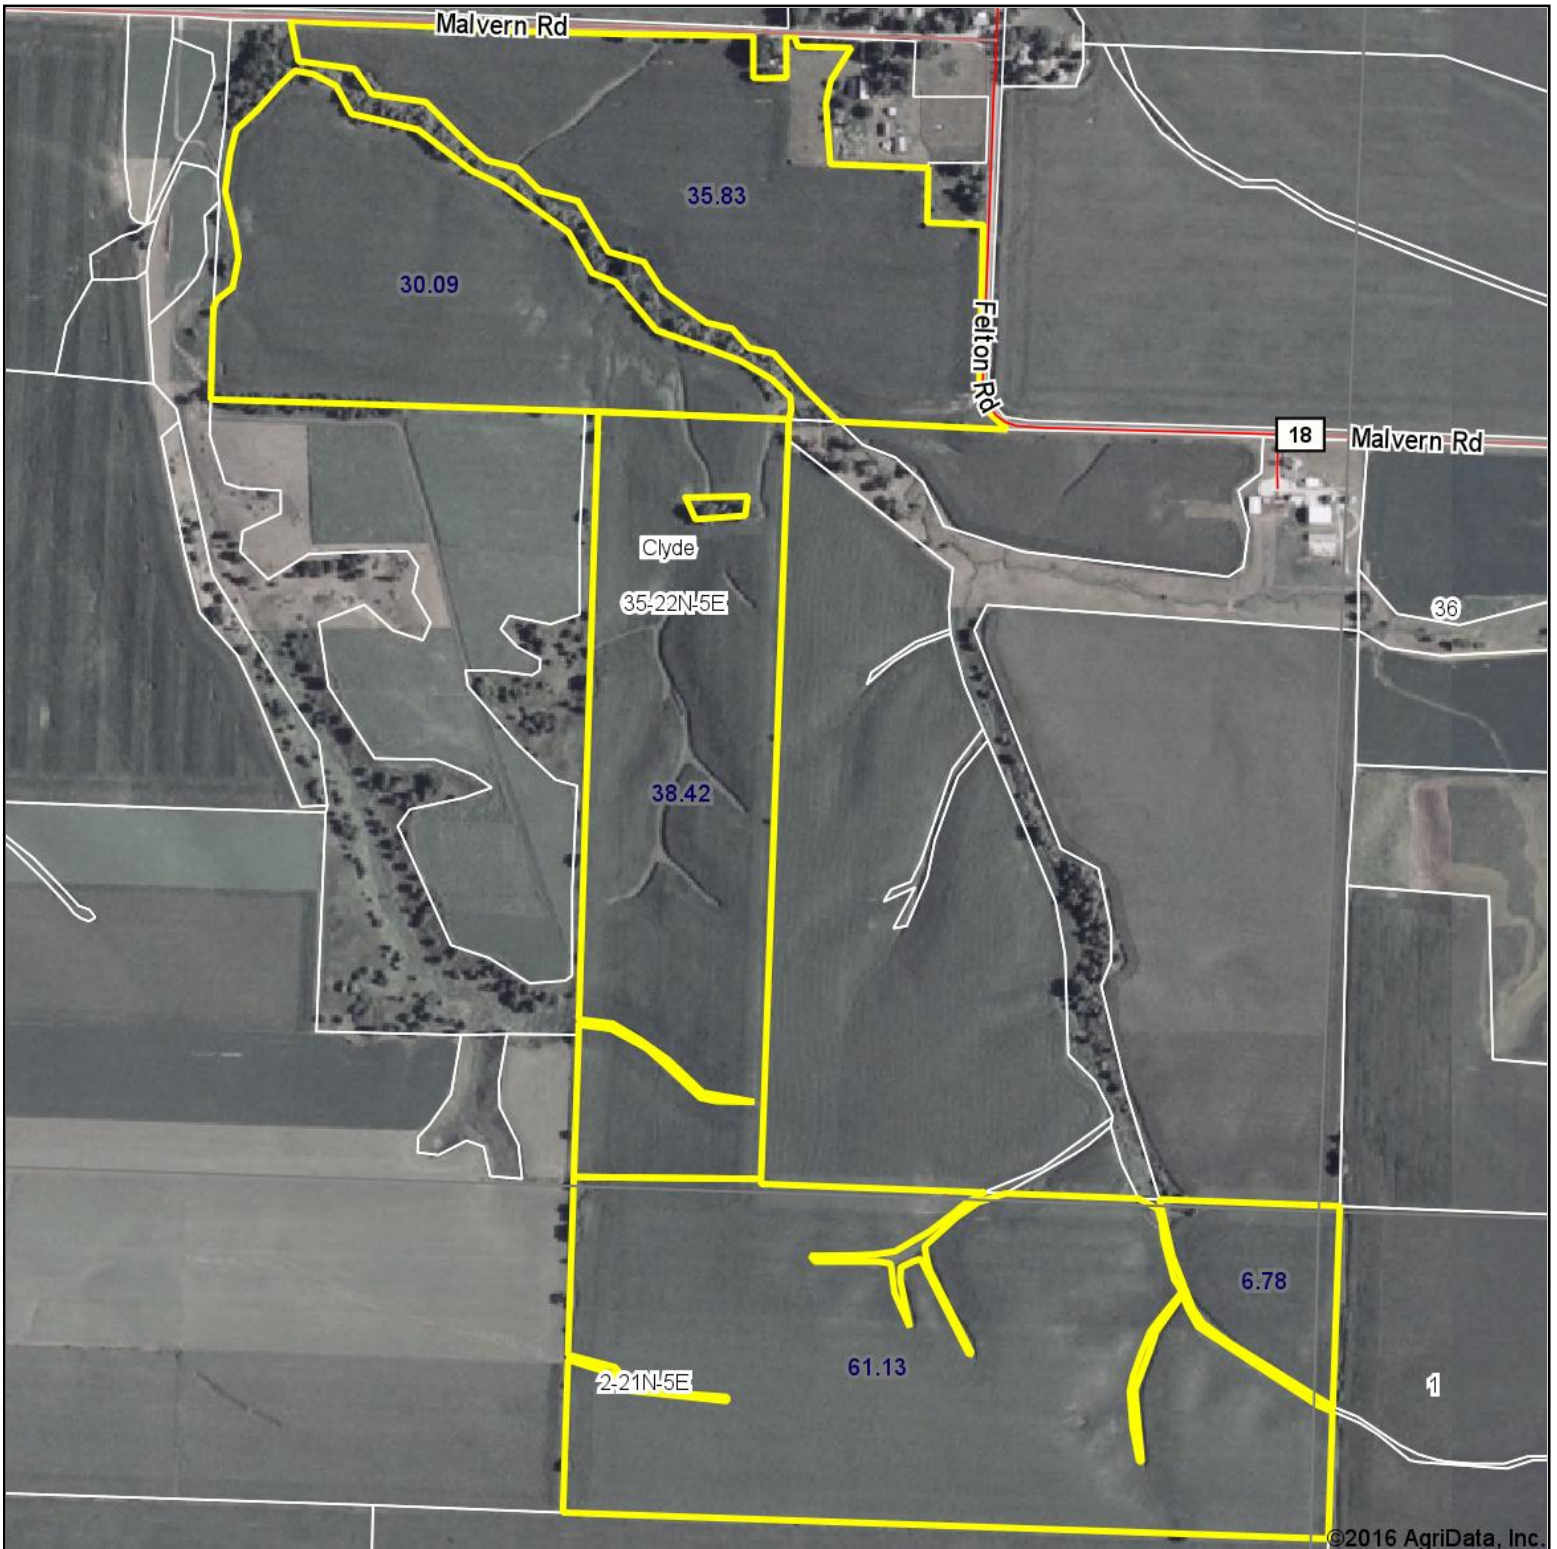

Aerial Map

map center: 41° 50' 53.76, 89° 53' 19.74

Maps Provided By:

CUSTOMIZED ONLINE MAPPING
© AgriData, Inc. 2016 www.AgriDataInc.com

35-22N-5E
Whiteside County
Illinois

2/5/2016