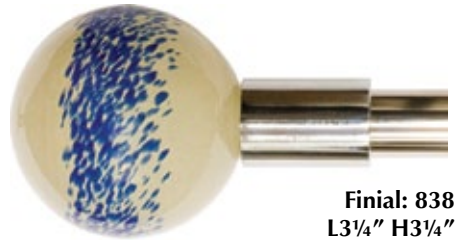

Provence Collection

Decorative Hand Blown Art Glass Finials

All finials: Exterior fit only. Available to fit 3/4" and 1" diameter, Straight Round Hollow Rods. Not available as Tiebacks.
Available While Supplies Last.

Finial: 830
L4 1/2" H3"
Rod Finish:
Brushed Nickel

Finial: 833
L4 1/2" H3"
Rod Finish:
Antique Gold

Finial: 836
L3 1/4" H3 1/4"
Rod Finish:
Antique Copper

Finial: 831
L4 1/2" H3"
Rod Finish:
Rich Gold

Finial: 834
L4 1/2" H3"
Rod Finish:
Brushed Nickel

Finial: 837
L3 1/4" H3 1/4"
Rod Finish:
Antique Bronze

Finial: 832
L4 1/2" H3"
Rod Finish:
Antique Copper

Finial: 835
L3 1/4" H3 1/4"
Rod Finish:
Black

Finial: 838
L3 1/4" H3 1/4"
Rod Finish:
Polished Chrome