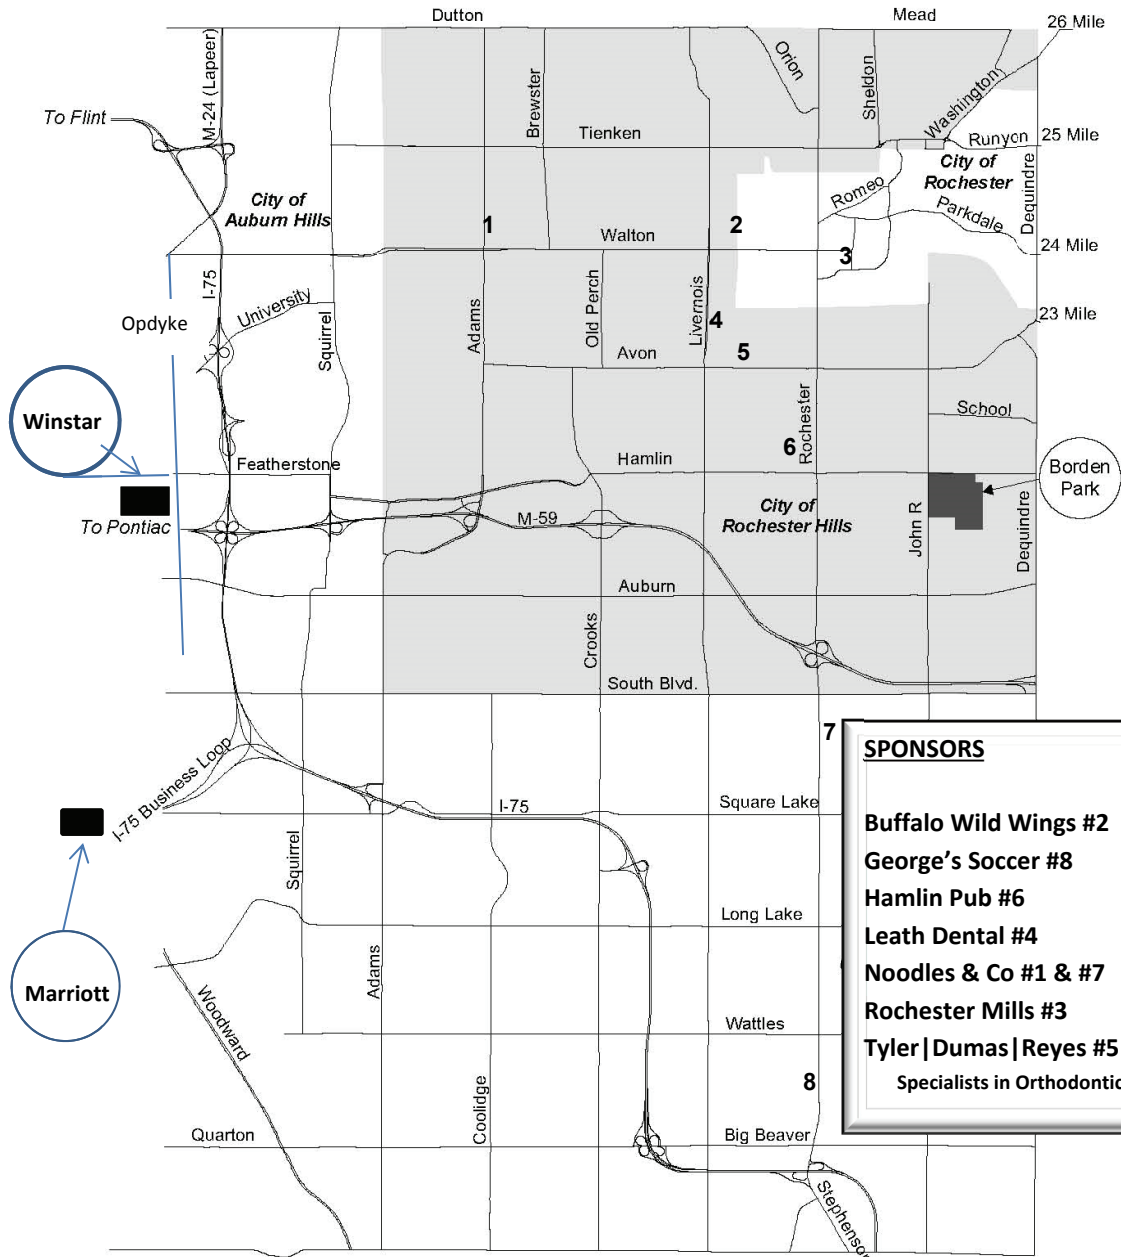

City of Rochester Hills Borden Park

SPONSORS

- Buffalo Wild Wings #2**
- George's Soccer #8**
- Hamlin Pub #6**
- Leath Dental #4**
- Noodles & Co #1 & #7**
- Rochester Mills #3**
- Tyler | Dumas | Reyes #5**
Specialists in Orthodontics