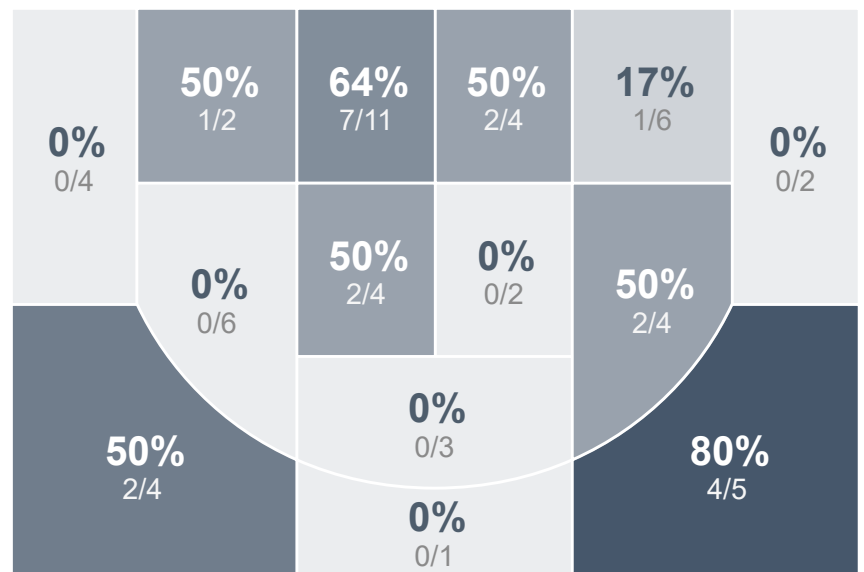

Devils Lake High School