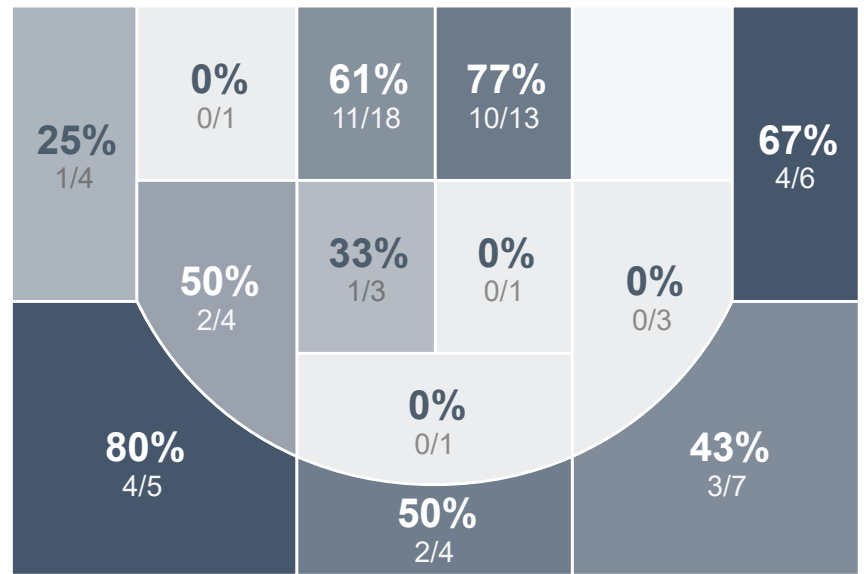

Girls Varsity Basketball