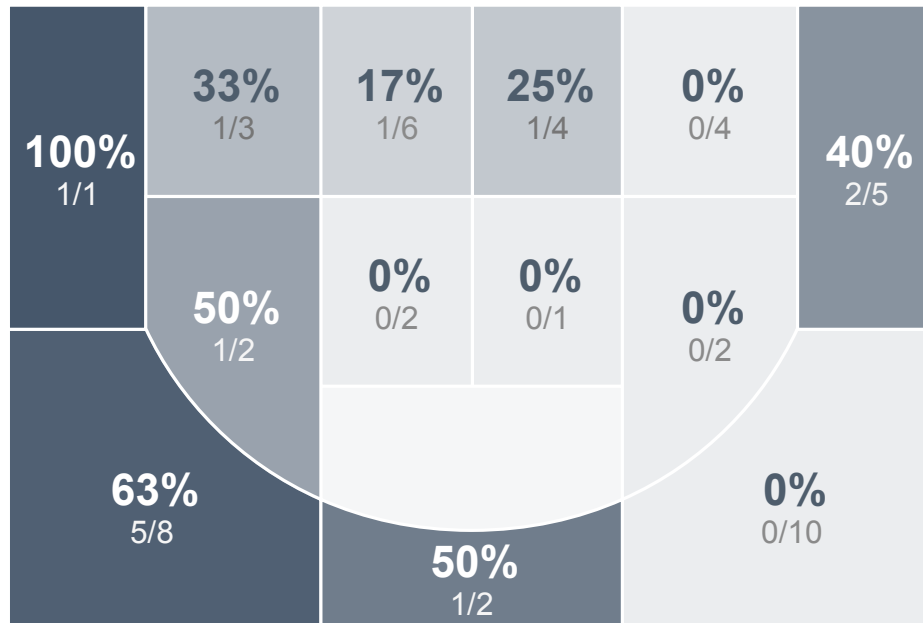

Turtle Mountain High School