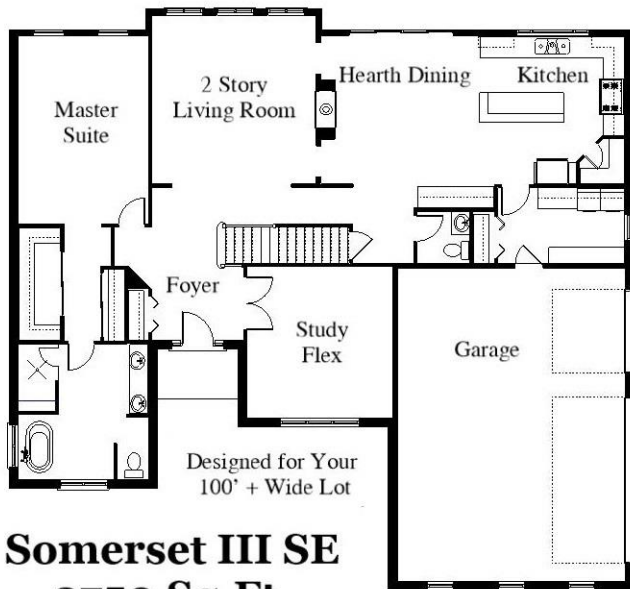

Your Land Your Style Your Home Your Way
Design + Build = Your Best Value

Somerset III SE
2750 Sq.Ft.

Copyright © 2018 Kraus Design
All Rights Reserved

The **Kraus** Company
DESIGN BUILD

248-972-5549

Setting the New Standard

Your Land Your Style Your Home Your Way
Design + Build = Your Best Value

The Somerset III
2735 Sq.Ft.

Copyright © 2018 Kraus Design
All Rights Reserved

We Welcome Your Changes
to ALL of Our Plans

The **Kraus** Company
DESIGN BUILD