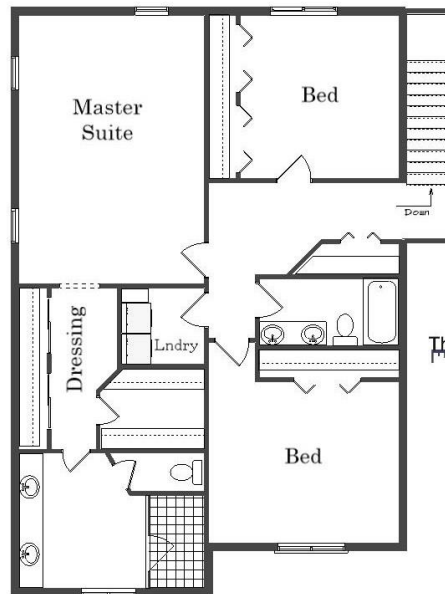

Your Land Your Style Your Home Your Way

Design + Build = Your Best Value

In Town 5026
2615 Sq.Ft.

Copyright © 2017 Kraus Design
All Rights Reserved
Requires 50' x 120' Lot

The **Kraus** Company, LLC
DESIGN BUILD