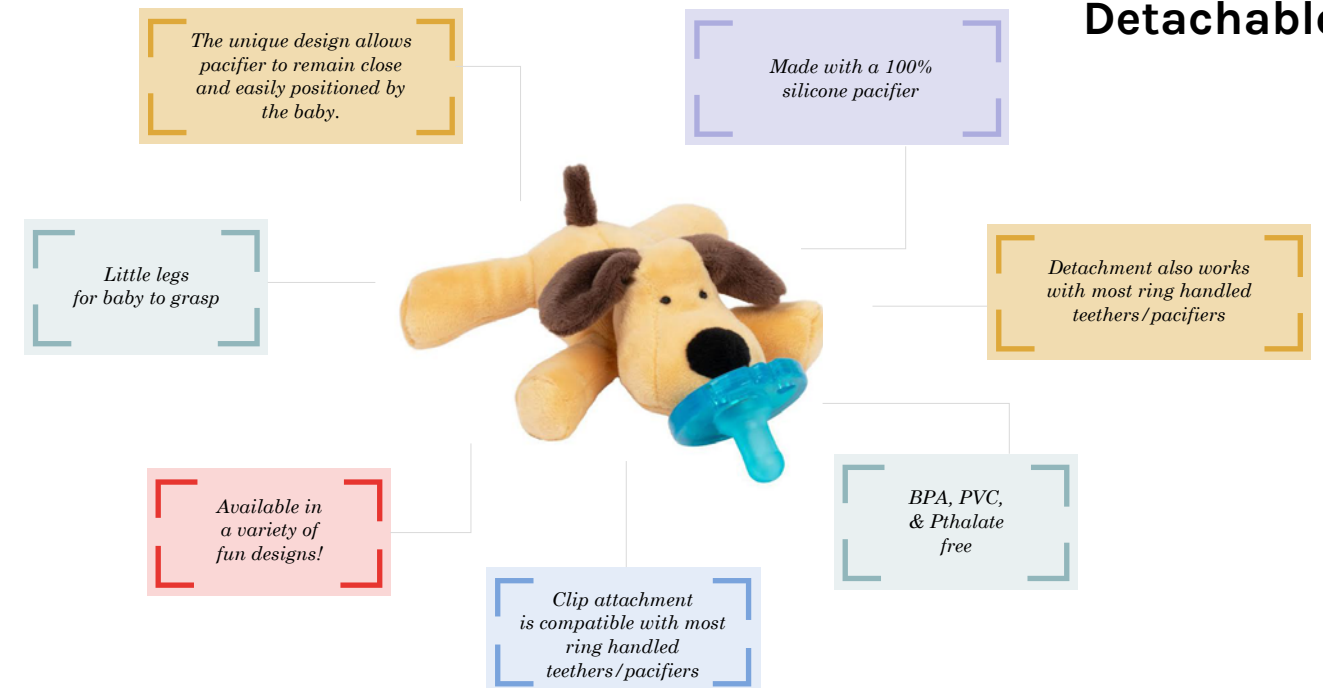

WubbaNub is often one of baby's first friends in life—thank you for making us a part of your family.

Tons of Love,

Carla Schneider

Anatomy OF A Wub

Original

Detachable

WubbaNub Detachable Pacifier

COLLECTION

The Detachable Pacifier Collection combines the best features of our original Plush Pacifier with the added benefit of a removeable & replaceable pacifier or teether—truly the best companion for an infant at any stage of development! Clip is compatible with most ring handled pacifiers and teethers. One pacifier included.

SEE HOW
IT WORKS

WubbaNub Silicone Accessories

3 PACK
PACI PACIFIER
Item #: 19203

- One piece design
- Easy to clean and sanitize/top rack dishwasher safe
- Designed for babies 0-6 months that are not teething
- Made of 100% silicone
- BPA, PVC, latex & phthalate free
- Vent holes for breathability
- Use alone or with WubbaNub Detachable plush pacifier design

TEETHER
Item #: 19500

- 100% Silicone
- Easy to clean and sanitize
- Use alone or with WubbaNub Works with detachable plush BPA, PVC,
- Latex & Phthalate free

Love and care are at the heart
of everything we do.