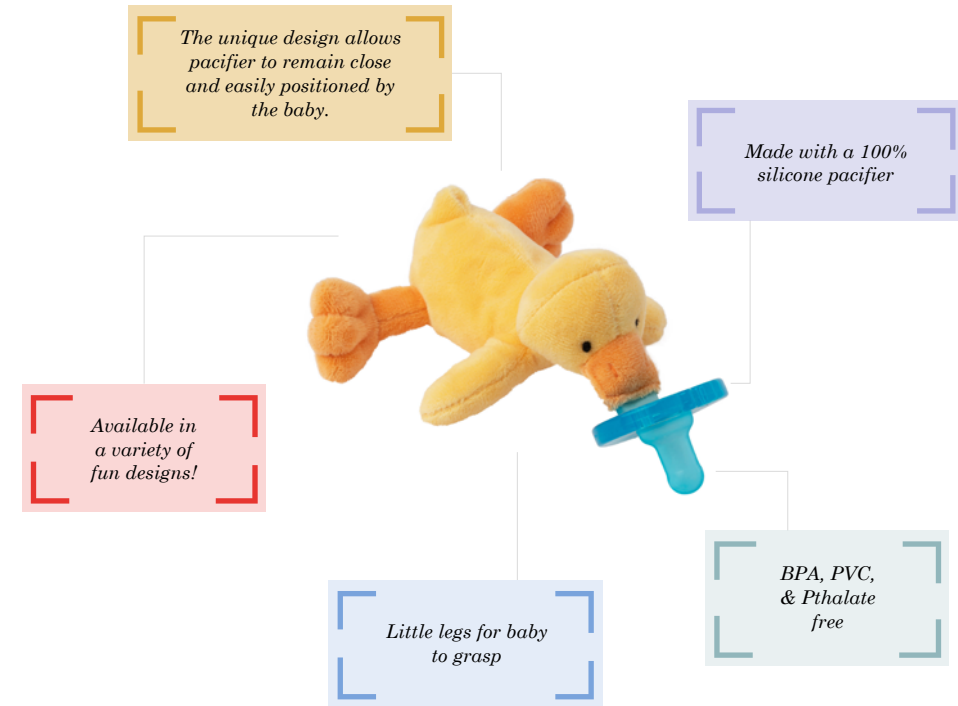

When I started the WubbaNub brand over 20 years ago, my mission was to provide comfort and happiness to babies and their families. I'm still so proud of the positive impact our original Plush Pacifier has had on infants and their families all over the globe. So when the WubbaNub community asked us for a detachable pacifier option that could grow with their little ones, we jumped into action! Through innovative thought and testing, we're so proud to share with you our new WubbaNub Detachable Plush Pacifier and WubbaNub branded pacifier that launched this year.

WubbaNub is often one of baby's first friends in life—thank you for making us a part of your family.

Tons of Love,

Carla Schneider

Anatomy OF A Wub

Original

Detachable

WubbaNub Detachable Pacifier

COLLECTION

The Detachable Pacifier Collection combines the best features of our original Plush Pacifier with the added benefit of a removeable & replaceable pacifier or teether—truly the best companion for an infant at any stage of development! Clip is compatible with most ring handled pacifiers and teethers. One pacifier included.

SEE HOW
IT WORKS

WubbaNub Silicone Accessories

3 PACK
PACI PACIFIER
Item #: 19203

- One piece design
- Easy to clean and sanitize/top rack dishwasher safe
- Designed for babies 0-6 months that are not teething
- Made of 100% silicone
- BPA, PVC, latex & phthalate free
- Vent holes for breathability
- Use alone or with WubbaNub Detachable plush pacifier design