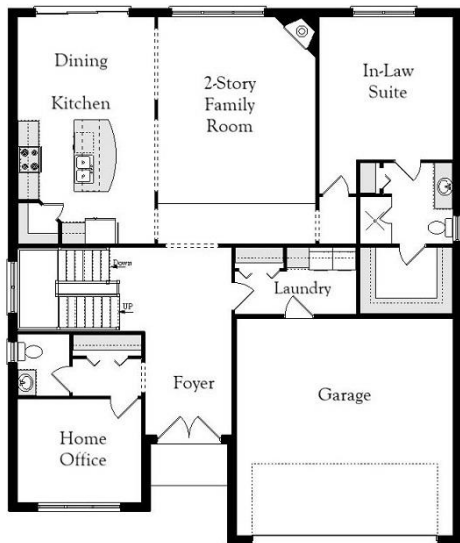

Your Land Your Style Your Home Your Way

Design + Build = Your Best Value

Norcross Park MG
3200 Sq.Ft.

Copyright © 2023 Kraus Design Build
All Rights Reserved

The **Kraus** Company
DESIGN BUILD

Setting the New Standard