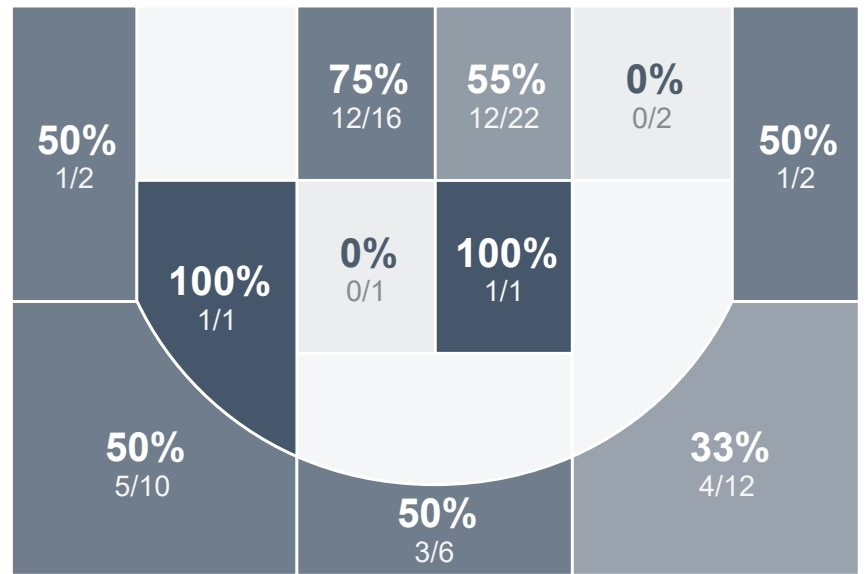

Girls Varsity Basketball