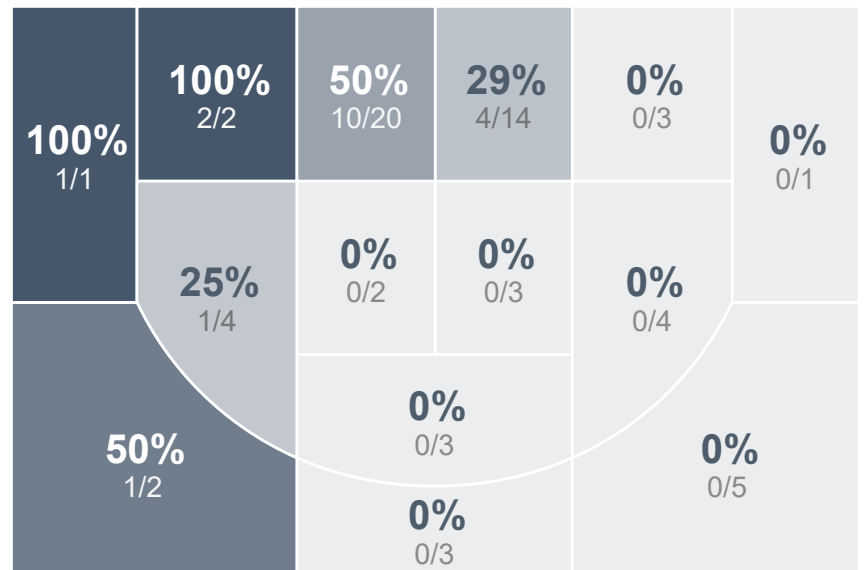

Turtle Mountain High School