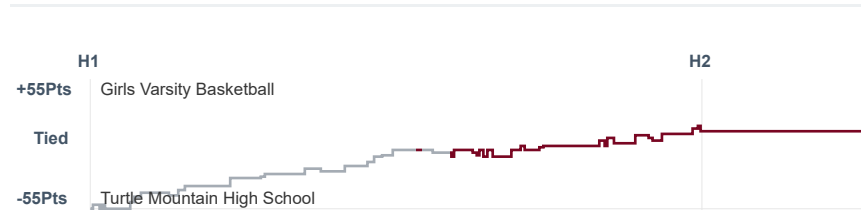

Box Score Report

MHS vs Turtle Mountain - Jan 10, 2023 - W 105-51

Period Stats

Team	1	2	Final
MHS	60	45	105
TMHS	27	24	51

Run Graph

Team Stats

	MHS	TMHS
Field Goal %	53.3%	28.4%
Effective Field Goal %	62.7%	29.9%
2FG Made/Attempted	26/43	17/55
2FG%	60.5%	30.9%
3FG Made/Attempted	14/32	2/12
3FG%	43.8%	16.7%
FT Made/Attempted	11/14	11/19
Free Throw Percentage	78.6%	57.9%
Points Per Possession	1.34	0.66
Transition Points	18	4
Points Off Turnovers	26	6
Second Chance Points	16	8
Points in the Paint	50	28
Offensive Rebounds	17	16
Defense Rebounds	33	17
Assists	32	15
Deflections	10	3
Steals	9	7
Blocks	0	1
Turnovers	14	17
Personal Fouls	18	17
Charges Taken	0	1

Girls Varsity Basketball

Turtle Mountain High School

Girls Varsity Basketball's Player Stats

Name	Pts	FG	3FG	FT	+/-	MINS	OREB	DREB	AST	DEFL	STL	BLK	TO	FOUL	CHG
#1 Ariana Rood	0	0/0	0/0	0/0	- 1	3	0	0	1	0	0	0	1	1	0
#2 Maggie Fricke	17	6/11	1/4	4/4	+ 44	20	1	6	7	1	2	0	3	2	0
#3 Eve Knutson	6	2/4	2/4	0/0	+ 5	8	1	1	0	1	0	0	0	1	0
#4 Kinley Bartsch	0	0/1	0/0	0/0	+ 12	10	0	0	5	0	2	0	2	1	0
#5 Laney Will	6	2/3	2/3	0/0	+ 6	8	0	0	0	0	0	0	0	2	0
#10 Nevaeh Perez-Coleman	2	1/2	0/0	0/0	+ 16	14	2	2	1	0	0	0	0	4	0
#11 Sydney Aberle	8	4/6	0/0	0/2	+ 5	6	3	4	0	0	0	0	0	0	0
#13 Maya Aguilar	11	5/7	1/2	0/0	+ 34	19	3	1	5	2	1	0	0	2	0
#15 Everette Deschamp	8	2/3	2/3	2/2	- 1	4	0	1	0	1	0	0	0	0	0
#21 Presley Bennett	6	2/8	1/6	1/1	+ 25	16	1	2	2	0	1	0	1	0	0
#22 Avery Lunde	13	5/10	1/3	2/2	+ 44	25	2	8	6	2	1	0	2	0	0
#23 Taury Hight	8	3/5	1/2	1/2	+ 42	20	0	2	4	3	1	0	1	1	0
#30 Leelee Bell	20	8/14	3/5	1/1	+ 40	19	4	2	1	0	1	0	3	3	0
#31 Olivia Hanson	0	0/1	0/0	0/0	- 1	6	0	2	0	0	0	0	1	1	0