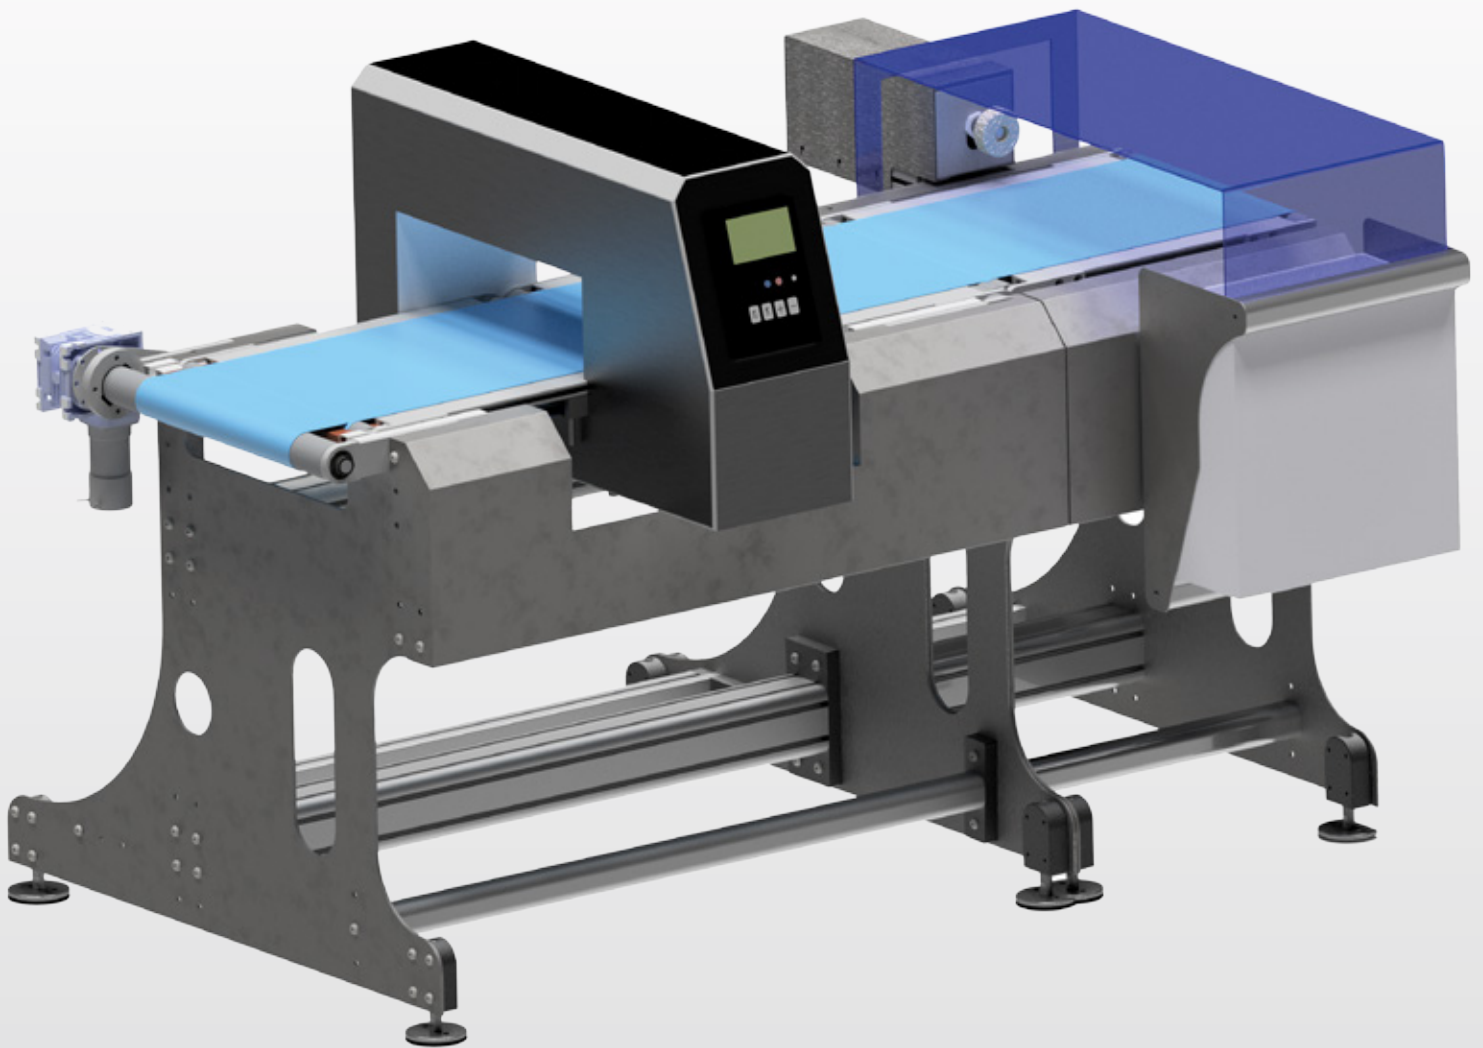

# TMS.M

Multispectrum metal detector

The TMS.M range  
Multispectrum metal detector

RS BILANCE

## MAIN FEATURES BELT

- Structure and carpentry stainless steel.
- Brushless motor and drive card.
- Adjustable belt speed up to 50 m/min.
- Control Power available according to the Standards UL 508A and CSA-C22.2 No. 14-05.
- Light column with LED technology.

## MAIN FEATURES PROBES

- Superior detection capability of magnetic and non-magnetic metal contaminants including stainless steels.
- Effective compensation of the product effect.
- Complies with FDA 21CFR regulation Part 11: Safety; Integrity; Traceability of data.
- Structure in AISI 316L stainless steel and plastic materials compatible with foods compliant with EU, FDA.
- Superior construction able to withstand high pressure washes.
- High Sensitivity to all magnetic and non-magnetic metals including stainless steels.
- Multifrequency technology for maximum sensitivity to varying the Product Effect.
- High immunity to environmental disturbances.
- Structure and components in AISI 316L stainless steel with IP65 degree of protection.
- Self-acquisition and automatic tracking effect product.
- 250 storable products, selectable from local programming or network software.
- 1.000 archived events.
- Alphanumeric display with 4x20 characters.
- Local programming: 4 keys, of which 3 with double function.