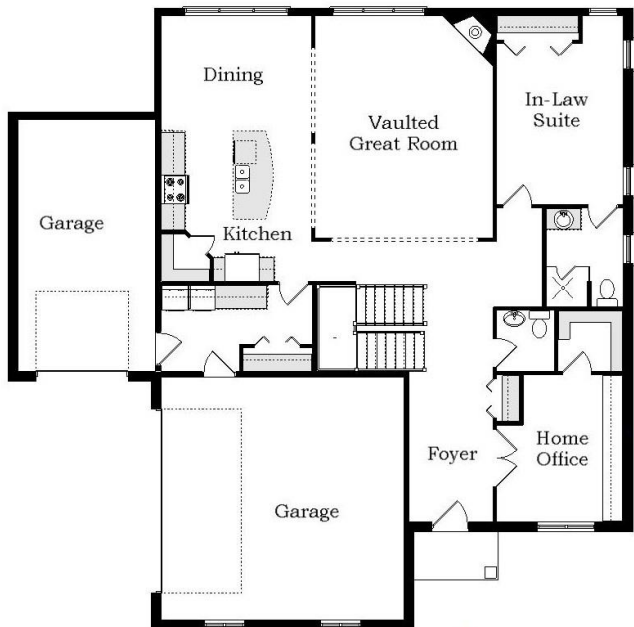

Your Land Your Style Your Home Your Way

Design + Build = Your Best Value

Suffield Ave. II MG
2800 Sq.Ft.

The **Kraus** Company
DESIGN BUILD

Copyright © 2021 Kraus Design
All Rights Reserved

Setting the New Standard

Your Land Your Style Your Home Your Way

Design + Build = Your Best Value

We Welcome Your Changes to All of Our Plans

Suffield Ave. III MG
2680 Sq.Ft.

Copyright © 2021 Kraus Design
All Rights Reserved

Setting the New Standard