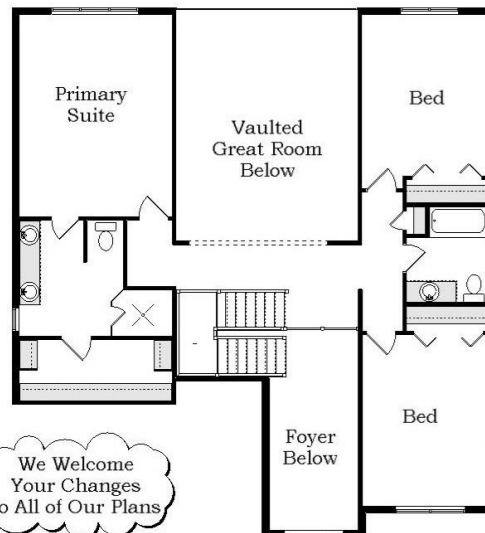

Your Land Your Style Your Home Your Way

Design + Build = Your Best Value

Suffield Ave. II MG
2800 Sq.Ft.

The **Kraus** Company
DESIGN BUILD

Copyright © 2021 Kraus Design
All Rights Reserved

Setting the New Standard

Your Land Your Style Your Home Your Way

Design + Build = Your Best Value

We Welcome Your Changes to All of Our Plans

Suffield Ave. III MG
2680 Sq.Ft.

Copyright © 2021 Kraus Design
All Rights Reserved

Setting the New Standard