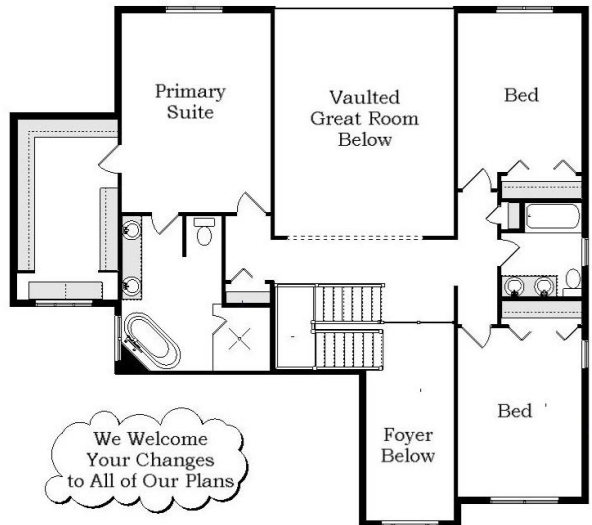

Your Land Your Style Your Home Your Way

Design + Build = Your Best Value

Suffield Ave. II MG
2800 Sq.Ft.

The **Kraus** Company
DESIGN BUILD

Copyright © 2021 Kraus Design
All Rights Reserved

Setting the New Standard

Your Land Your Style Your Home Your Way

Design + Build = Your Best Value

We Welcome Your Changes to All of Our Plans

Suffield Ave. III MG
2680 Sq.Ft.

Copyright © 2021 Kraus Design
All Rights Reserved

Setting the New Standard