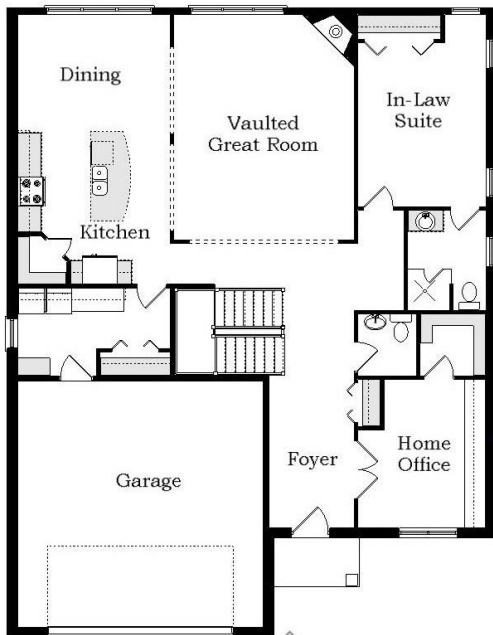

Your Land Your Style Your Home Your Way

Design + Build = Your Best Value

Suffield Ave. II MG
2800 Sq.Ft.

The **Kraus** Company
DESIGN BUILD

Copyright © 2021 Kraus Design
All Rights Reserved

Setting the New Standard

Your Land Your Style Your Home Your Way

Design + Build = Your Best Value

We Welcome Your Changes to All of Our Plans

Suffield Ave. III MG
2680 Sq.Ft.

Copyright © 2021 Kraus Design
All Rights Reserved

Setting the New Standard