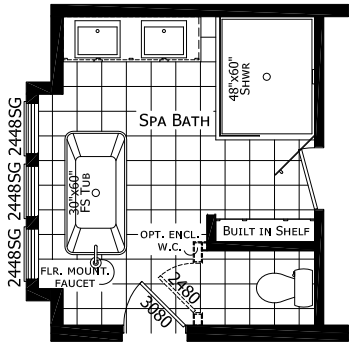

MODEL 17-CT-4563B

3 BEDROOM, 2 BATH

ACTUAL SIZE: 56' x 26'-8"

TOTAL AREA: 1,494 SQ. FT.

CHAMPION

MANUFACTURED BEAUTIFULLY™

1425 SUNNYSIDE RD. WEISER, ID 83672

MODIFICATIONS

PROJECT: 17-CT4563B
56' x 26'-8" 3 BD 2 BTH

DRAWN BY: MJW
DATE: 06-25-18
SCALE: 3/16" = 1'-0"

TITLE: LITERATURE
PLAN

FILENAME: CT4563B NOT FINISHED

SHEET: L-101