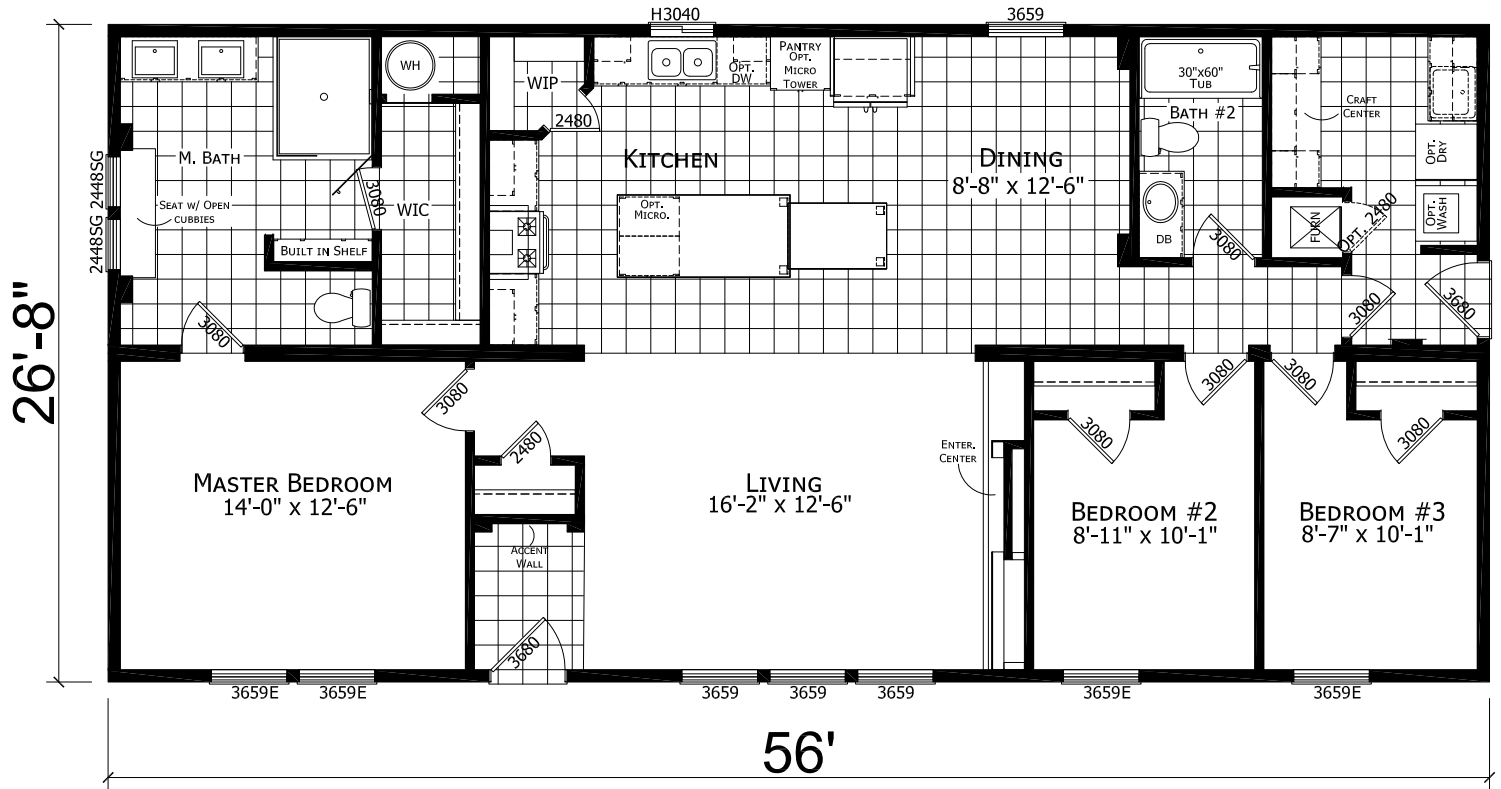

MODEL 17-CT-4563B

3 BEDROOM, 2 BATH

ACTUAL SIZE: 56' x 26'-8"

TOTAL AREA: 1,494 SQ. FT.

CHAMPION

MANUFACTURED BEAUTIFULLY™

1425 SUNNYSIDE RD. WEISER, ID 83672

MODIFICATIONS

PROJECT: 17-CT4563B
56' x 26'-8" 3 BD 2 BTH

DRAWN BY: MJW
DATE: 06-25-18
SCALE: 3/16" = 1'-0"

TITLE: LITERATURE
PLAN

FILENAME: CT4563B NOT FINISHED

SHEET: L-101