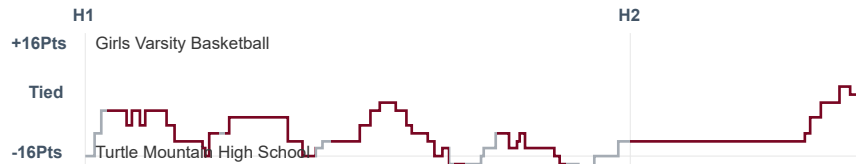

Box Score Report

MHS @ Turtle Mountain - Jan 31, 2023 - W 82-75

Period Stats

Team	1	2	Final
MHS	35	47	82
TMHS	33	42	75

Run Graph

Team Stats

	MHS	TMHS
Field Goal %	39.7%	33.8%
Effective Field Goal %	45.2%	37.7%
2FG Made/Attempted	18/36	20/51
2FG%	50.0%	39.2%
3FG Made/Attempted	7/27	6/26
3FG%	25.9%	23.1%
FT Made/Attempted	25/30	17/29
Free Throw Percentage	83.3%	58.6%
Points Per Possession	1.03	0.96
Transition Points	11	11
Points Off Turnovers	13	16
Second Chance Points	15	17
Points in the Paint	32	28
Offensive Rebounds	10	26
Defense Rebounds	28	30
Assists	19	11
Deflections	10	5
Steals	5	7
Blocks	9	2
Turnovers	12	13
Personal Fouls	19	21
Charges Taken	0	0