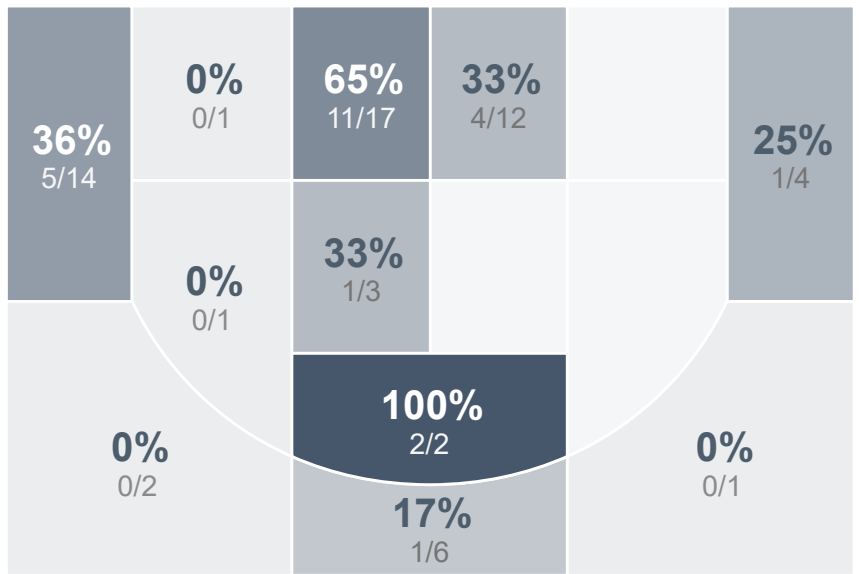

Girls Varsity Basketball