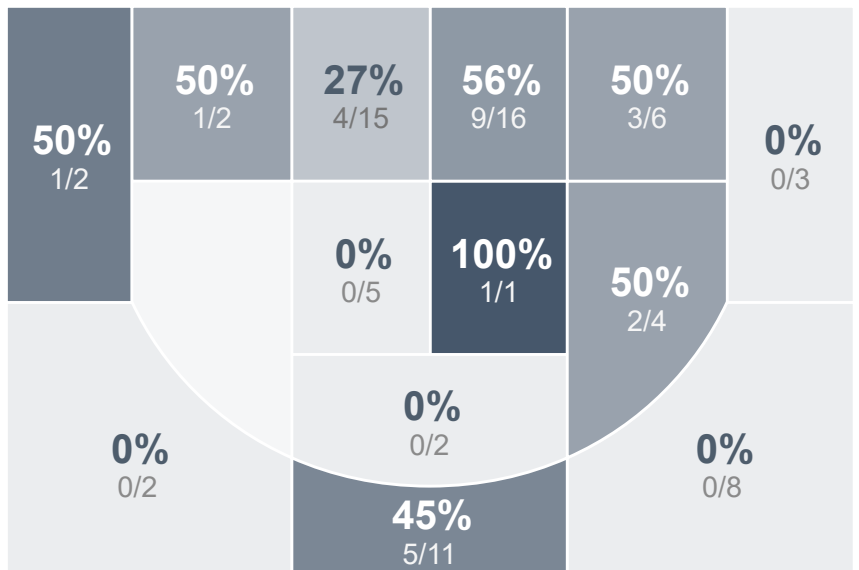

Turtle Mountain High School