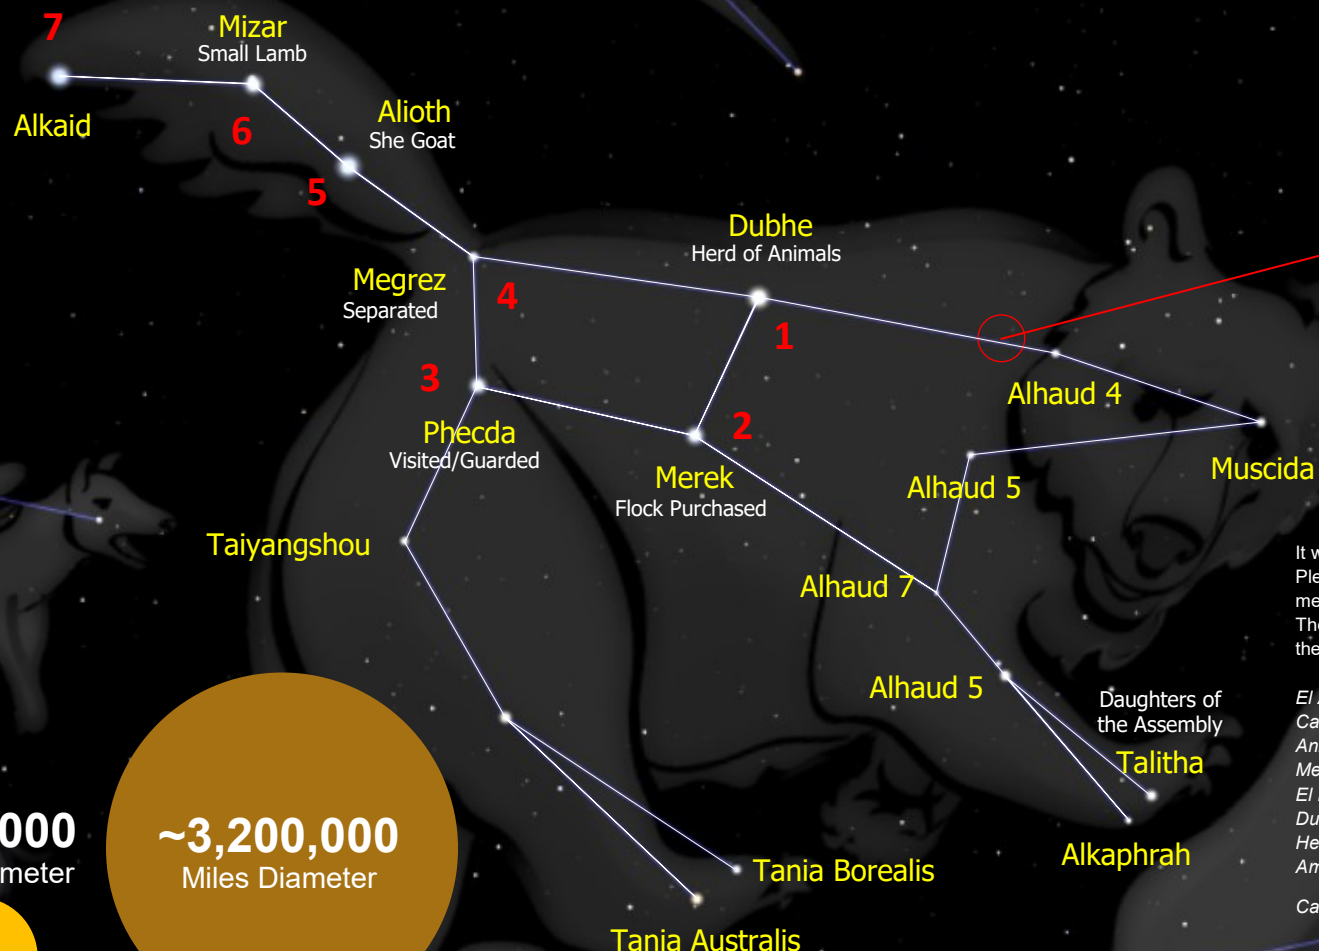

For example, in China, these 7 Stars of Ursa Major were known as the following.

RANK	STAR	MEANING	ORDER
1	Dubhe	= Pivot	Alpha
2	Merak	= Beautiful Jade	Beta
3	Phecda	= Pearl	Gamma
4	Megrez	= Balance	Delta
5	Alioth	= Measuring Rod	Epsilon

Astronomical Sign Suggesting a 'Turning Point'