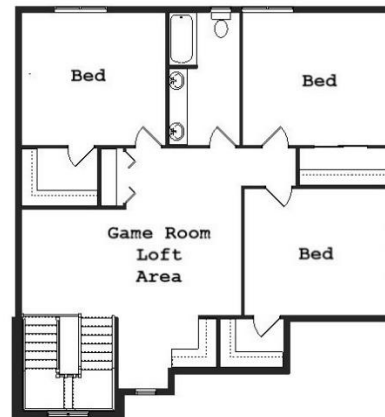

Your Land Your Style Your Home Your Way
Design + Build = Your Best Value

Franklin Hollow
3100 Sq.Ft.

Copyright © 2020 Kraus Design Build
All Rights Reserved

The Kraus Company
DESIGN BUILD

248-972-5549

Your Lot
Your Style
Your Home
Your Way