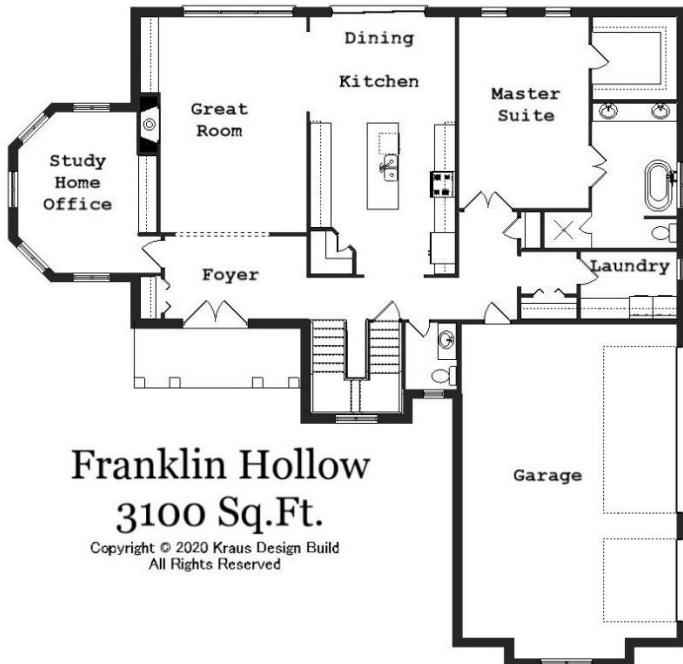

Your Land Your Style Your Home Your Way
Design + Build = Your Best Value

Franklin Hollow
3100 Sq.Ft.

Copyright © 2020 Kraus Design Build
All Rights Reserved

The Kraus Company
DESIGN BUILD

248-972-5549

Your Lot
Your Style
Your Home
Your Way