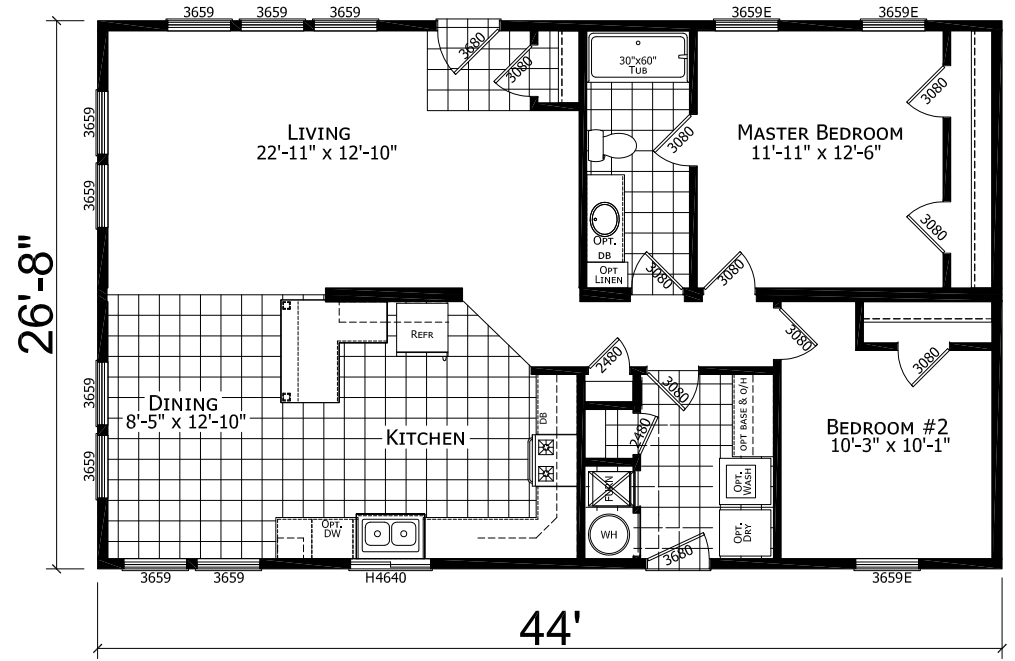

MODEL 17-CB-4442C

2 BEDROOM, 1 BATH
ACTUAL SIZE: 44' x 26'-8"
TOTAL AREA: 1,173 SQ. FT.

OPTIONAL LARGE
Kitchen Window

OPTIONAL
Doors on Furnace and
Water Heater

CHAMPION

MANUFACTURED BEAUTIFULLY™

1425 SUNNYSIDE RD. WEISER, ID 83672

MODIFICATIONS

PROJECT: 17-CB4442C
44' x 26'-8" 2 BD 1 BTH

DRAWN BY: MJW
DATE: 06-20-18
SCALE: 3/16" = 1'-0"

TITLE: LITERATURE
PLAN

FILENAME: CB4442C NOT FINISHED

SHEET: L-101