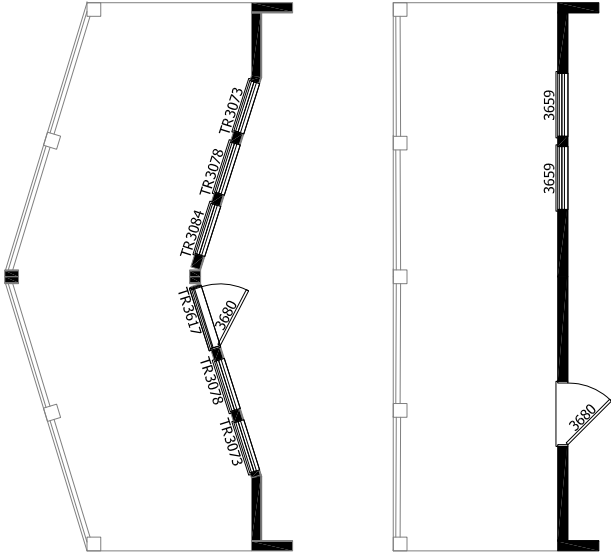

OPTIONAL
PROW
PORCH

OPTIONAL
PORCH