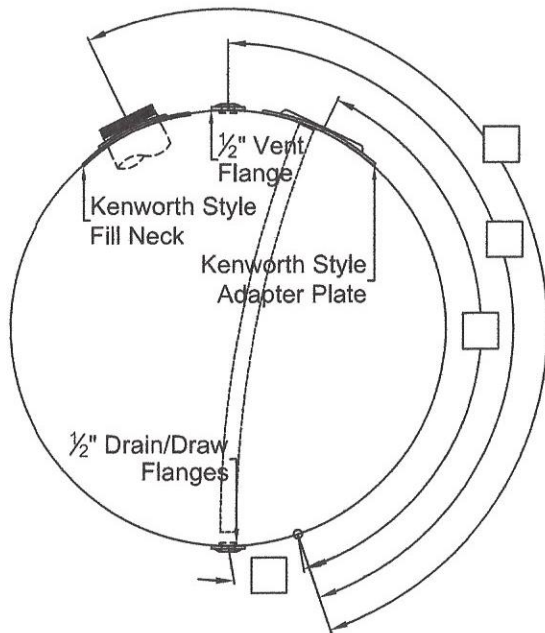

1/2" Plug

Fax #: _____

Do you need any mounting hardware?

Vent

Straps Mtg Kit Combo Kit

Sending Unit

Please note parts and mounting are not included in the price of the tank.

Other

Viewed from rear of driver's side

Truck Front
← Driver Side

Kenworth Style

This configuration is typically found on tanks after to 2010.

Please note: All sizes are NPTF unless otherwise noted and reference all measurements from the lateral weld seam and the end cap weld seam to the center of the fittings.