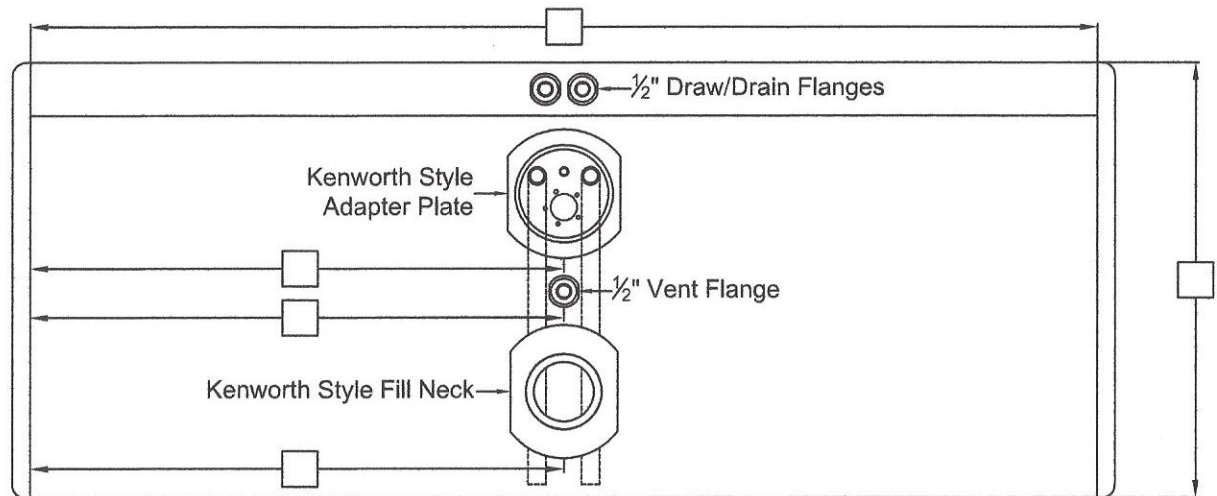

1/2" Plug

Fax #: _____

Do you need any mounting hardware?

Vent

Straps Mtg Kit Combo Kit

Sending Unit

Please note parts and mounting are not included in the price of the tank.

Other

Viewed from rear of driver's side

Truck Front
← Driver Side

Kenworth Style

This configuration is typically found on tanks after to 2010.

Please note: All sizes are NPTF unless otherwise noted and reference all measurements from the lateral weld seam and the end cap weld seam to the center of the fittings.