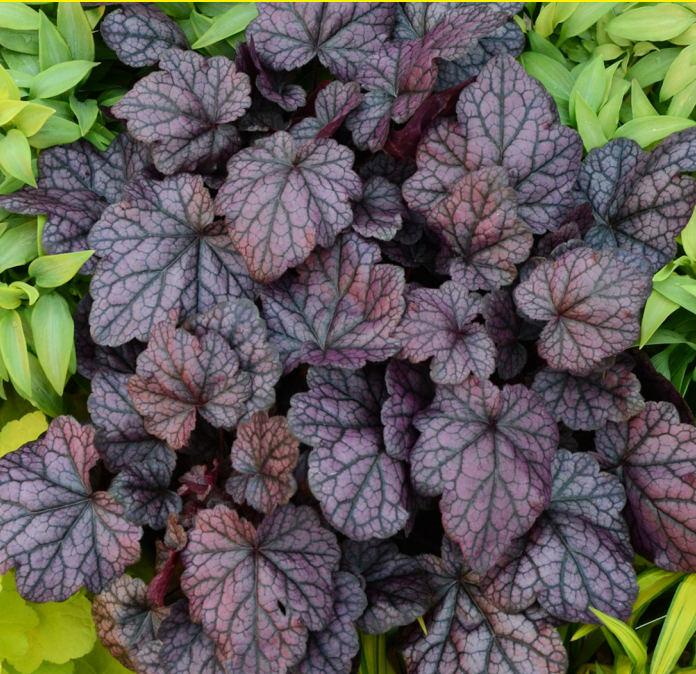

CORAL BELLS, GRAPE EXPECTATIONS

FEATURES:

- *Vibrant purple leaves with white flowers
- *Holds up in the heat of summer
- *Deer resistant

PLANT IN SUN OR SHADE

HEIGHT: 12"

ZONE: 4 - 9

\$13.99

photo courtesy of walters