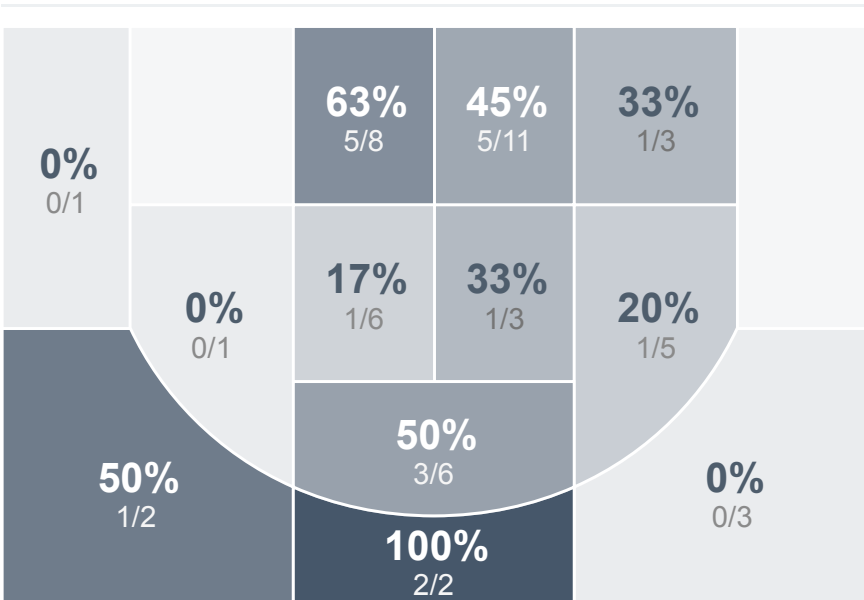

Watford City High School