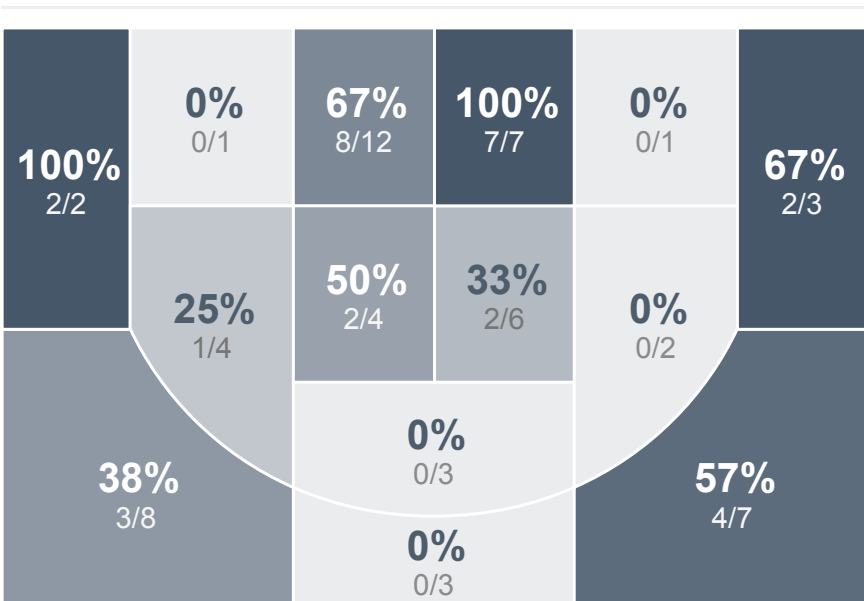

Box Score Report

MHS vs Watford City - Jan 12, 2019 - W 82-49

Period Stats

Team	1	2	Final
MHS	51	31	82
WCHS	27	22	49

Run Graph

Team Stats

	MHS	WCHS
Field Goal %	49.2%	39.2%
Effective Field Goal %	57.9%	42.2%
2FG Made/Attempted	20/40	17/43
2FG%	50.0%	39.5%
3FG Made/Attempted	11/23	3/8
3FG%	47.8%	37.5%
FT Made/Attempted	9/12	6/7
Free Throw Percentage	75.0%	85.7%
Points Per Possession	1.08	0.64
Transition Points	2	2
Points Off Turnovers	38	8
Second Chance Points	9	10
Points in the Paint	38	24
Offensive Rebounds	9	9
Defense Rebounds	19	24
Assists	15	6
Deflections	7	3
Steals	19	8
Blocks	0	0
Turnovers	16	31
Personal Fouls	11	17
Charges Taken	0	0

Mandan

Watford City High School