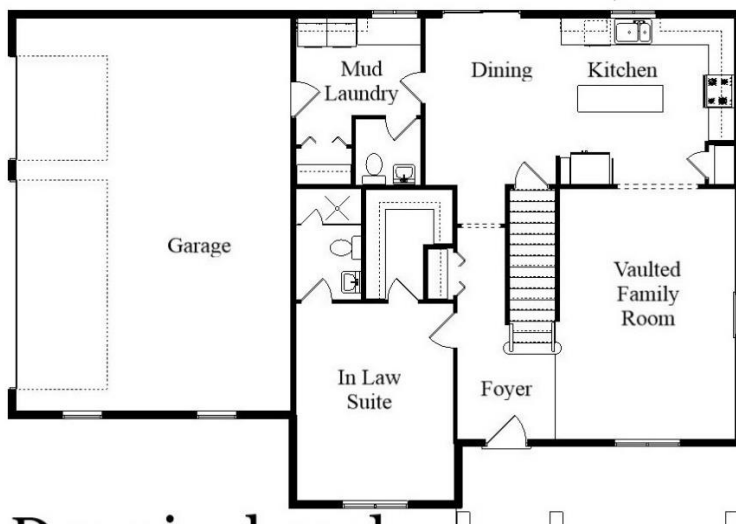

Your Land Your Style Your Home Your Way
Design + Build = Your Best Value

Dunningbrook
2225 Sq.Ft.

Copyright © 2021 Kraus Design Build
All Rights Reserved

The **Kraus** Company
DESIGN BUILD

248-972-5549

Setting the New Standard