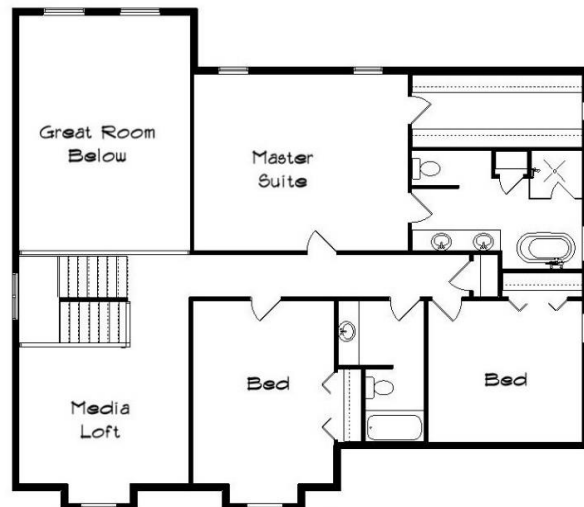

Your Land Your Style Your Home Your Way
Design + Build = Your Best Value

Copyright © 2020 Kraus Design Build
All Rights Reserved

The Kraus Company
DESIGN BUILD
248-972-5549

Atlantic Cottage MG
2830 Sq.Ft.

Setting the New Standard

Your Land Your Style Your Home Your Way

Design + Build = Your Best Value

The **Kraus** Company, LLC
DESIGN BUILD
248-972-5549

Atlantic Cottage
2830 Sq.Ft.

Setting the New Standard