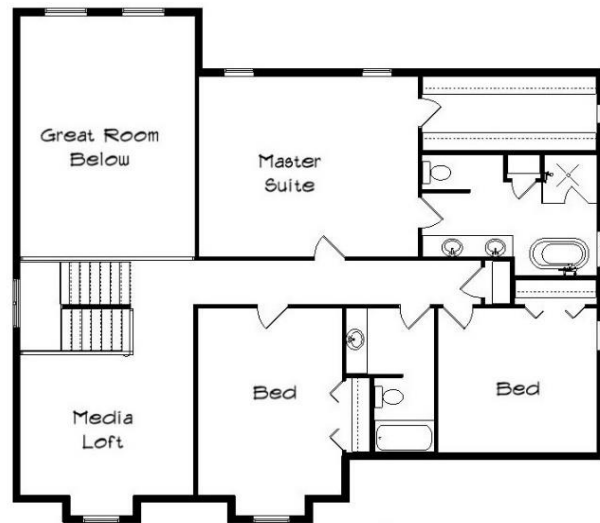

Your Land Your Style Your Home Your Way
Design + Build = Your Best Value

Copyright © 2020 Kraus Design Build
All Rights Reserved

The Kraus Company
DESIGN BUILD
248-972-5549

Atlantic Cottage MG
2830 Sq.Ft.

Setting the New Standard

Your Land Your Style Your Home Your Way

Design + Build = Your Best Value

The **Kraus** Company, LLC
DESIGN BUILD
248-972-5549

Atlantic Cottage
2830 Sq.Ft.

Setting the New Standard