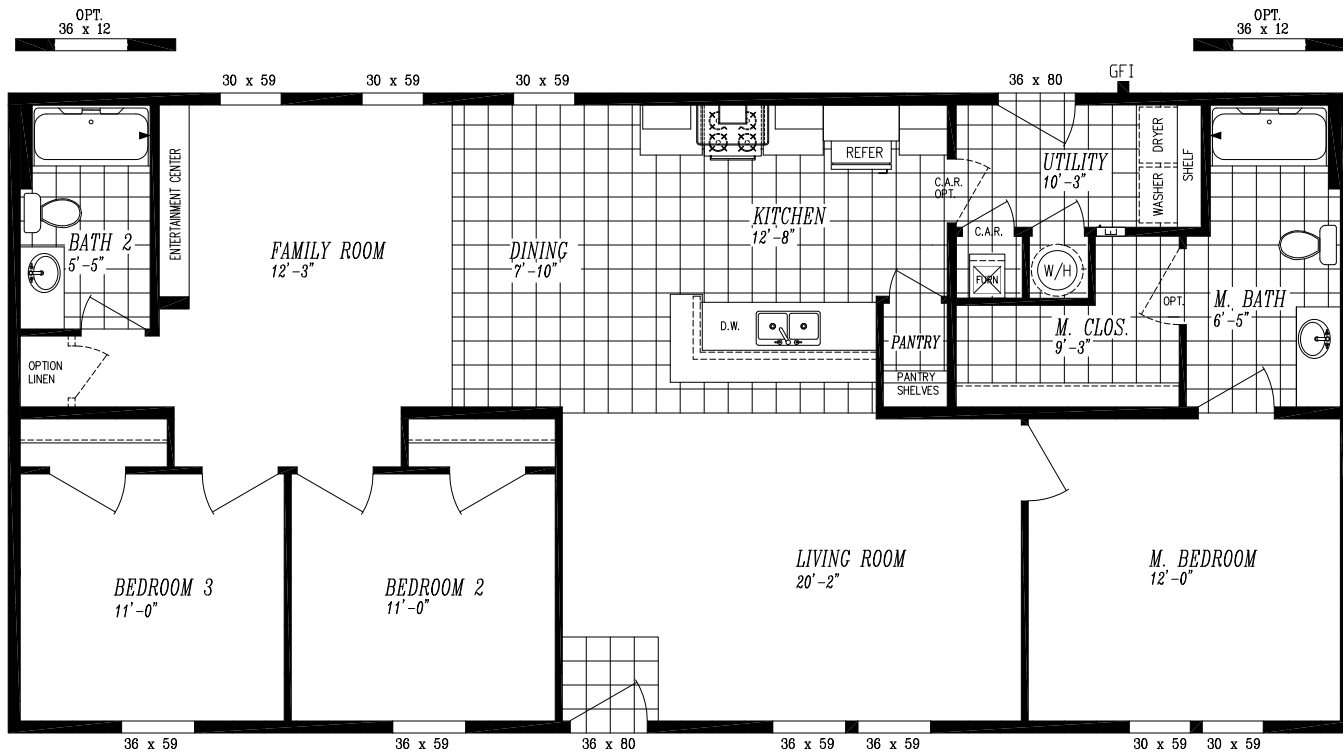

# SCHULT FWK2856-B

26'-8" x 56'-0"  
 APPROX. 1,493 SQ. FT.

OPT.  
 48 X 72 SHOWER

OPT.  
 DUAL LAVS  
 MSTR BATH