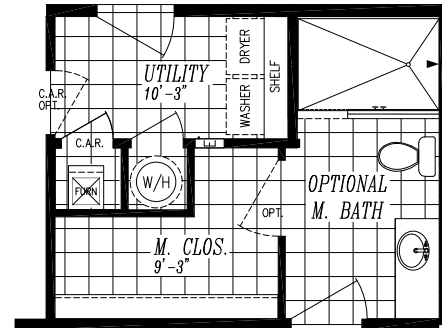

# SCHULT FWK2856-B

26'-8" x 56'-0"  
 APPROX. 1,493 SQ. FT.

OPT.  
 48 X 72 SHOWER

OPT.  
 DUAL LAVS  
 MSTR BATH