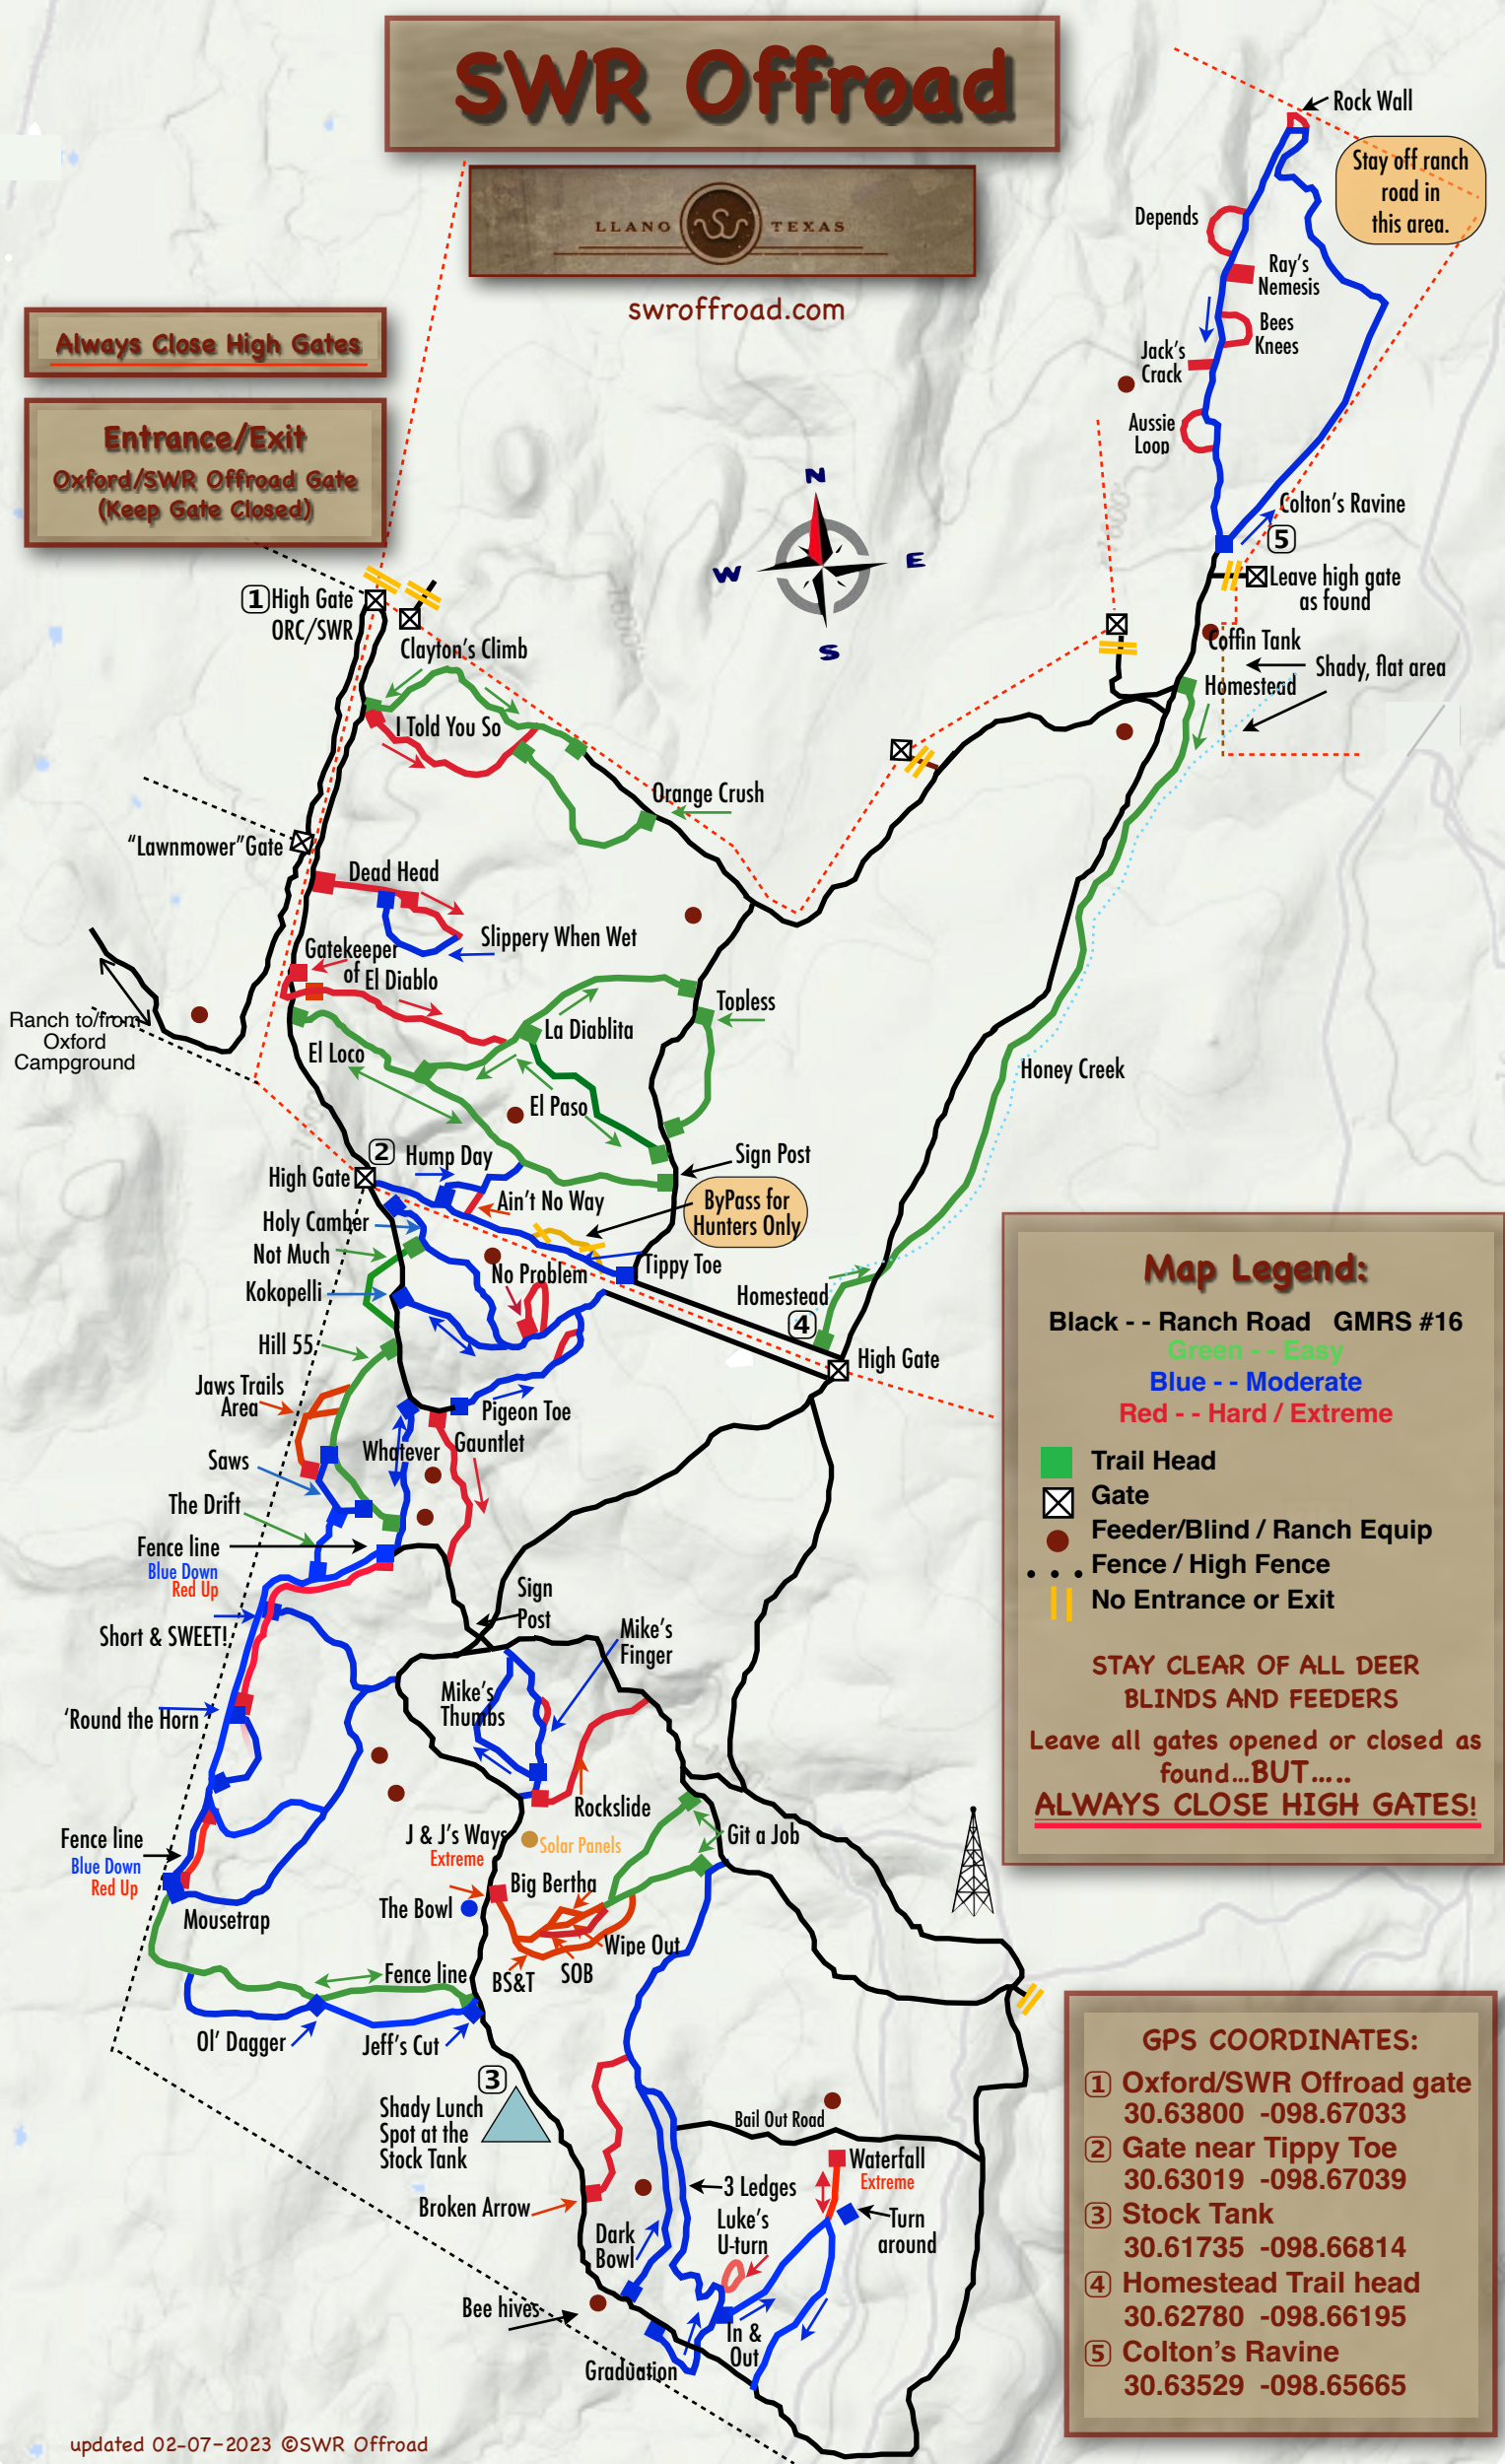

SWR Offroad

swroffroad.com

Always Close High Gates

Entrance/Exit
Oxford/SWR Offroad Gate
(Keep Gate Closed)

Stay off ranch road in this area.

Map Legend:

- Black - - Ranch Road GMRS #16
- Green - - Easy
- Blue - - Moderate
- Red - - Hard / Extreme

- Trail Head
- ⊗ Gate
- Feeder/Blind / Ranch Equip
- ⋯ Fence / High Fence
- No Entrance or Exit

STAY CLEAR OF ALL DEER BLINDS AND FEEDERS
Leave all gates opened or closed as found...**BUT..... ALWAYS CLOSE HIGH GATES!**

GPS COORDINATES:

- ① Oxford/SWR Offroad gate
30.63800 -098.67033
- ② Gate near Tippy Toe
30.63019 -098.67039
- ③ Stock Tank
30.61735 -098.66814
- ④ Homestead Trail head
30.62780 -098.66195
- ⑤ Colton's Ravine
30.63529 -098.65665