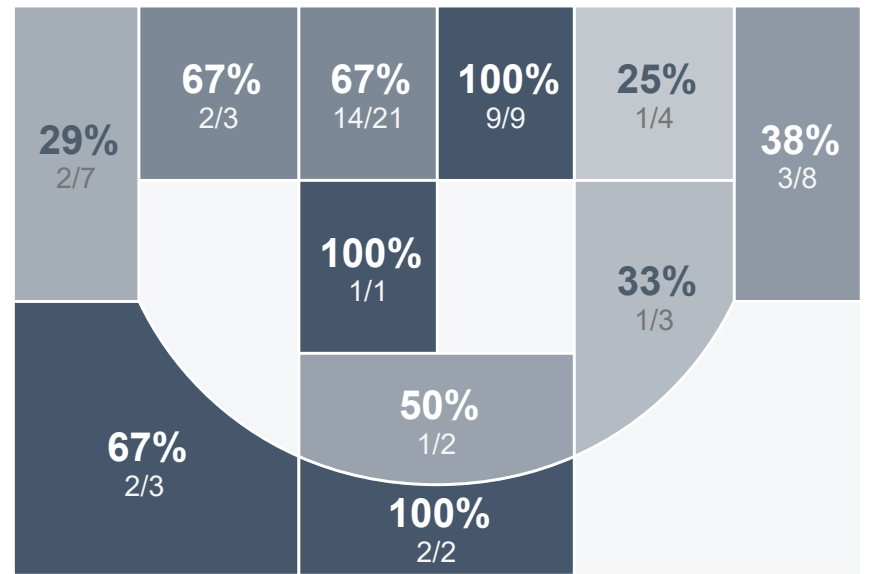

Century Patriots Girls Basketball