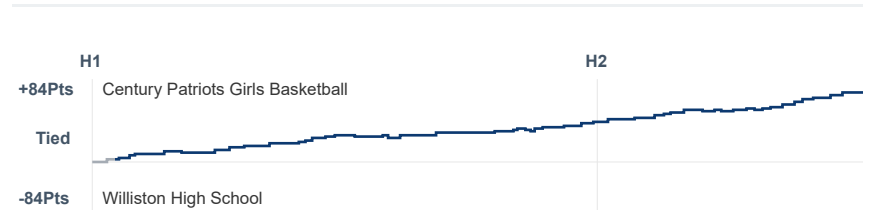

Box Score Report

CHS @ Williston - Jan 30, 2021 - W 102-18

Period Stats

Team	1	2	Final
CHS	51	51	102
WHS	10	8	18

Run Graph