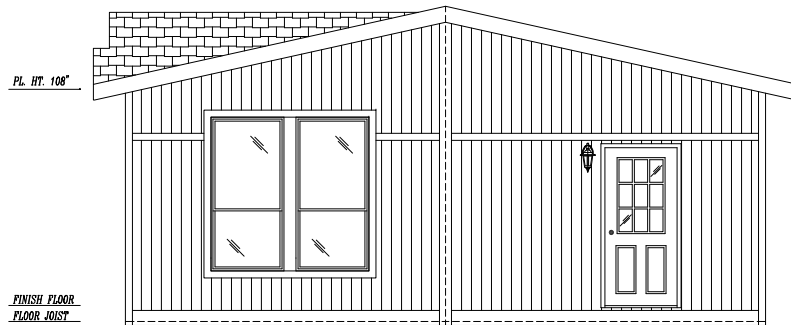

MARLETTE SPECIAL 2848
26'-8" x 48'-0"
APPROX. 1276 SQ. FT.

FRONT SIDEWALL W/NOMINAL 24'-0" EYEBROW DORMER

FRONT ENDWALL