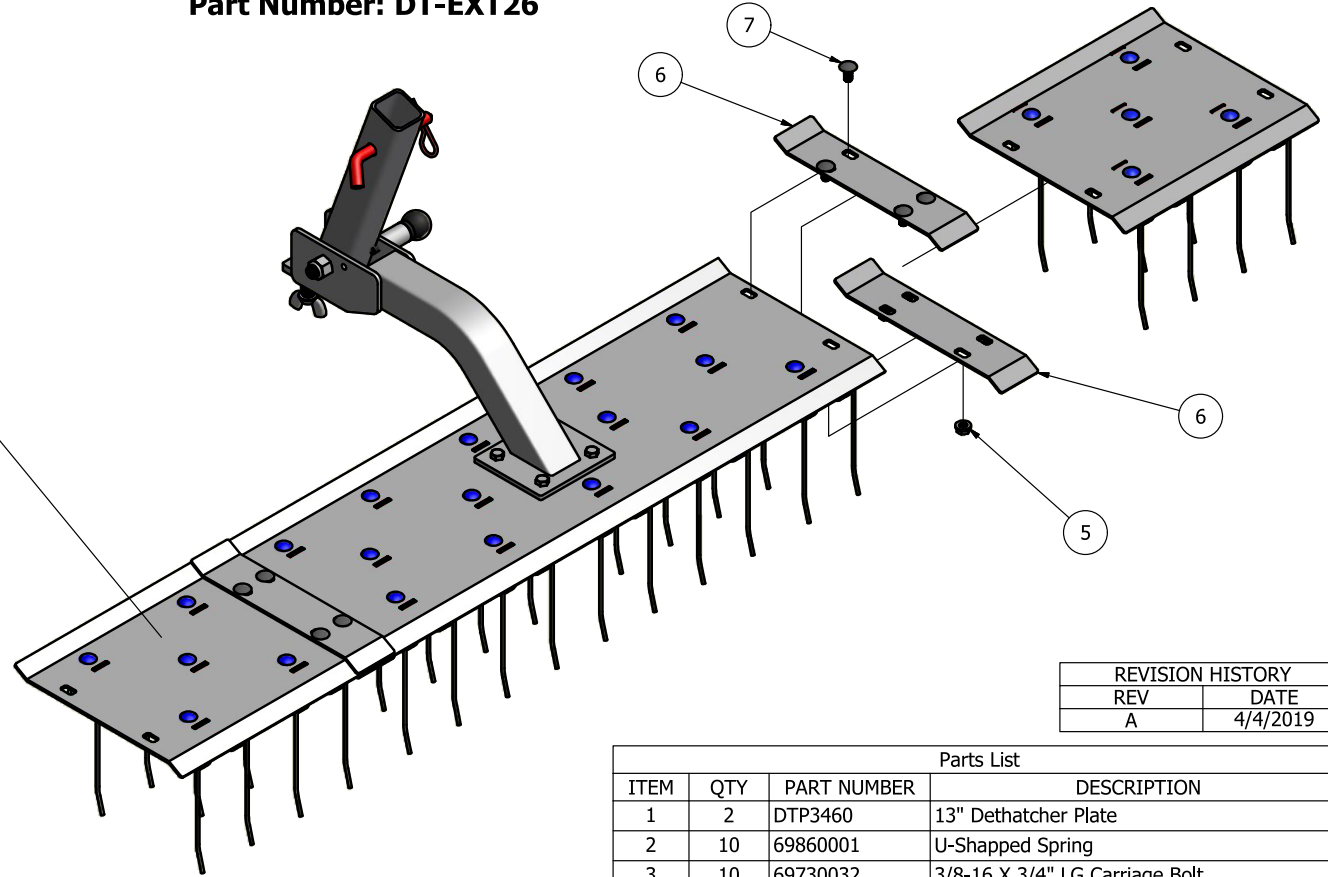

26" Dethatcher Extension Kit

Part Number: DT-EXT26

REVISION HISTORY	
REV	DATE
A	4/4/2019

Parts List			
ITEM	QTY	PART NUMBER	DESCRIPTION
1	2	DTP3460	13" Dethatcher Plate
2	10	69860001	U-Shapped Spring
3	10	69730032	3/8-16 X 3/4" LG Carriage Bolt
4	10	69860081	Spring Keeper
5	18	69730014	3/8-16 Flanged Nut
6	4	69860111	Mounting Bracket
7	8	69730032	3/8-16 X 3/4" LG Square Neck Carriage Bolt
8	2	69860082.1	Small Safety Wire
9	4	69860082.2	Medium Safety Wire

Note:

- 1) Pictured on the DT134 not included with DT-EXT26 kit.
- 2) The DTWK (Wheel Kit) is recommended when using the DT-EXT26 kit.
- 3) The DT-EXT26 will add 26 inches to the length of your current 2017 or newer model Dethatcher.