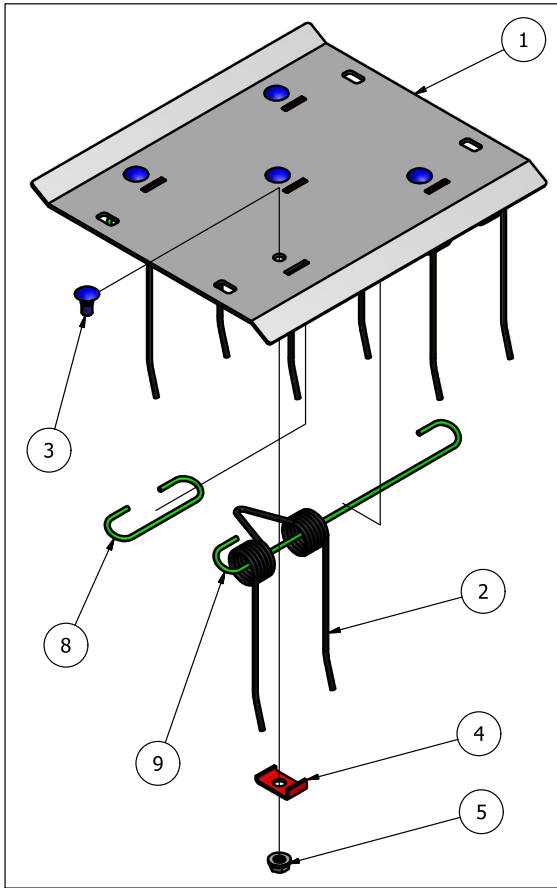

26" Dethatcher Extension Kit

Part Number: DT-EXT26

REVISION HISTORY	
REV	DATE
A	4/4/2019

Parts List			
ITEM	QTY	PART NUMBER	DESCRIPTION
1	2	DTP3460	13" Dethatcher Plate
2	10	69860001	U-Shapped Spring
3	10	69730032	3/8-16 X 3/4" LG Carriage Bolt
4	10	69860081	Spring Keeper
5	18	69730014	3/8-16 Flanged Nut
6	4	69860111	Mounting Bracket
7	8	69730032	3/8-16 X 3/4" LG Square Neck Carriage Bolt
8	2	69860082.1	Small Safety Wire
9	4	69860082.2	Medium Safety Wire

Note:

- 1) Pictured on the DT134 not included with DT-EXT26 kit.
- 2) The DTWK (Wheel Kit) is recommended when using the DT-EXT26 kit.
- 3) The DT-EXT26 will add 26 inches to the length of your current 2017 or newer model Dethatcher.