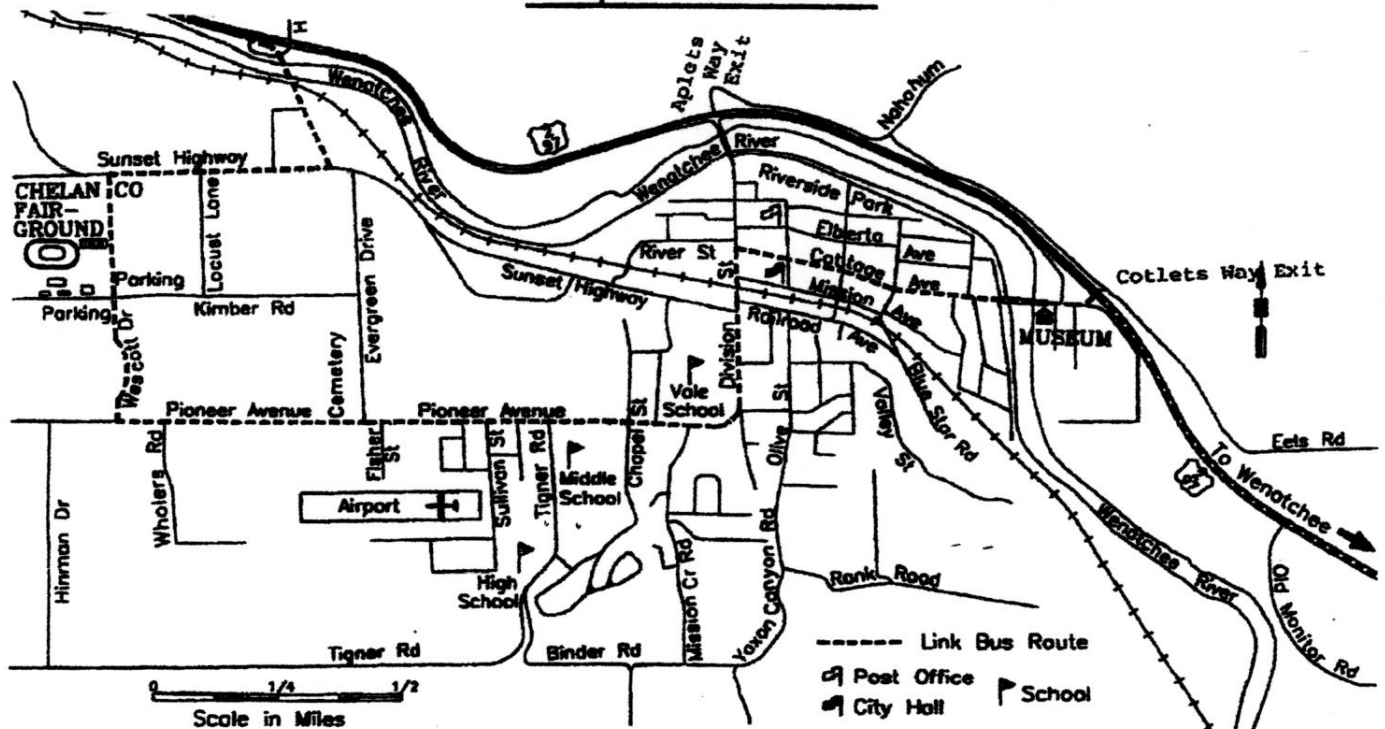

CITY OF CASHMERE

HOTELS AND MOTELS

<u>Best Western Icicle Inn</u>	<u>505 Hwy 2, Leavenworth 1-800-558-2438</u>
<u>Comfort Suites</u>	<u>195 E Penny Rd, Wenatchee 1-877-820-1818</u>
<u>Der Ritterhoff Motor Inn</u>	<u>190 Hwy 2, Leavenworth 1-800-255-5845</u>
<u>Enzian Motor Inn</u>	<u>590 Hwy 2, Leavenworth 1-800-223-8511</u>
<u>Evergreen Motor Inn</u>	<u>1117 Front St, Leavenworth 1-800-327-7212</u>
<u>Fairbridge Inn & Suites</u>	<u>185 Hwy 2 Leavenworth 1-800-693-1225</u>
<u>Holiday Inn Express</u>	<u>1921 N. Wenatchee Ave. Wenatchee 1-800-465-4329</u>
<u>Howard Johnson Express Inn</u>	<u>405 Hwy 2, Leavenworth 509-548-4326</u>
<u>Innsbrucker Inn</u>	<u>703 Hwy 2, Leavenworth 1-866-227-8747</u>
<u>La Quinta Inn & Suite</u>	<u>1905 N. Wenatchee Ave. Wenatchee 1-800-531-5900</u>
<u>Leavenworth Village Inn</u>	<u>1016 Commercial, Leavenworth 1-800-343-8198</u>
<u>Lietz Bed & Breakfast</u>	<u>8305 Lynn St, Peshastin 509-548-7504</u>
<u>Linderhof Motor Inn</u>	<u>690 Hwy 2 Leavenworth 1-800-828-5680</u>
<u>Marriott Spring Hill Suites</u>	<u>1730 N. Wenatchee Ave. Wenatchee 1-888-236-2427</u>
<u>Moonlight Motor Lodge</u>	<u>School St & Hwy 97, Wenatchee 509-663-5157</u>
<u>Obertal Motor Inn</u>	<u>922 Commercial, Leavenworth 1-800-537-9382</u>
<u>Rivers Edge Lodge</u>	<u>8401 Hwy 2 Leavenworth 1-800-451-5285</u>
<u>Super 8</u>	<u>1401 N Miller St, Wenatchee 1-800-800-8000</u>
<u>Village Inn Motel</u>	<u>229 Cottage Ave. Cashmere 1-800-793-3522</u>
<u>Wedge Mountain Inn</u>	<u>7335 Hwy 2 Peshastin 1-800-666-9664</u>

More motels are available in Wenatchee but heavy traffic conditions can cause delays.

RV PARKING: Chelan Co. Fairgrounds - 509-782-3232; Blue Shastin RV Park-888-548-4184
Wenatchee River County Park - 509-667-7503;
Wenatchee Confluence-888-226-7688; Lincoln Rock St Park-888-226-7688