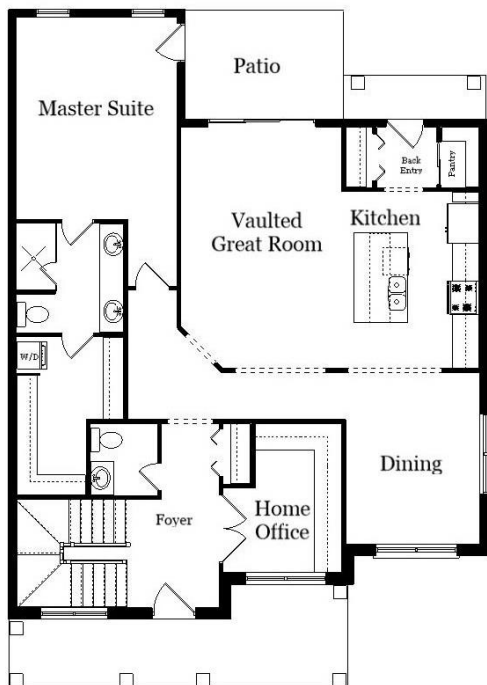

Your Land Your Style Your Home Your Way

Design + Build = Your Best Value

www.krausbuild.com

In Town 5046 D

2175 Sq. Ft.

Copyright © 2021 Kraus Design Build
All Rights Reserved

The **Kraus** Company
DESIGN BUILD