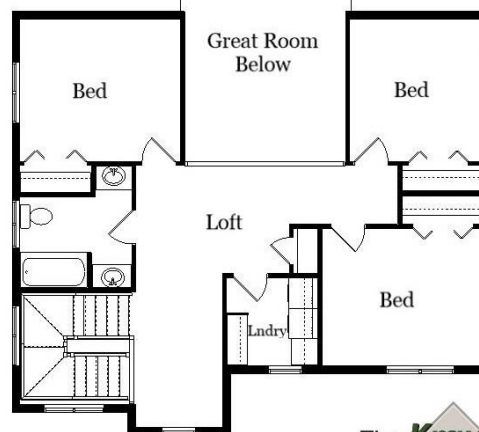

Your Land Your Style Your Home Your Way

Design + Build = Your Best Value

www.krausbuild.com

In Town 5046 D

2175 Sq. Ft.

Copyright © 2021 Kraus Design Build
All Rights Reserved

The **Kraus** Company
DESIGN BUILD