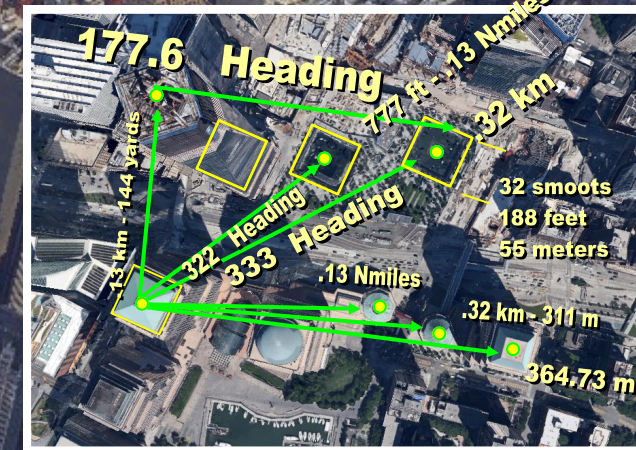

MANHATTAN ORION STAR MAP

ATTACK AGAINST THE FINANCIAL TEMPLE OF THE USA

SILVER GATE

5776

Gate of Man

'Star Gate?'

MONOLITH

1776'

Freedom Tower
An Elongated Tetrahedron

Great Pyramid Pattern

ORION

Alnitak

Alnilam

Mintaka

90°

GROUND ZERO
Orion's Belt