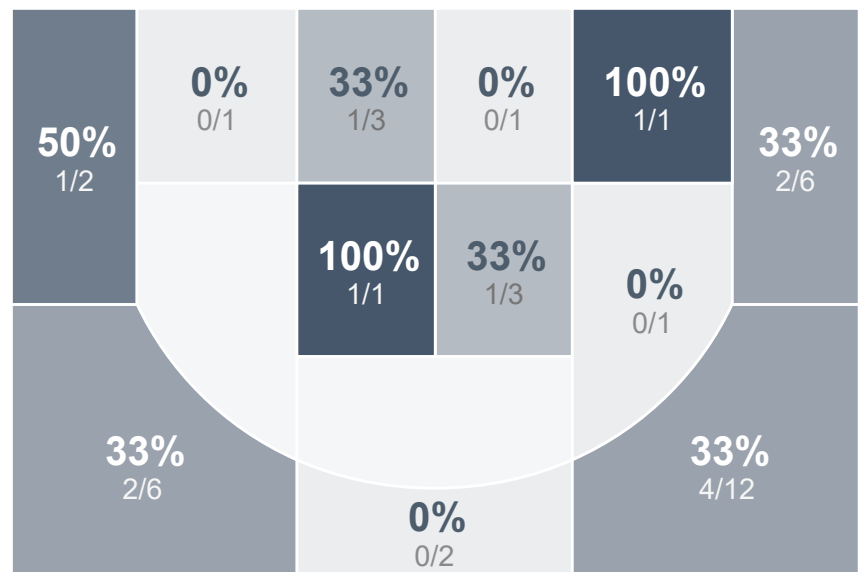

Bismarck St. Mary's Central High School