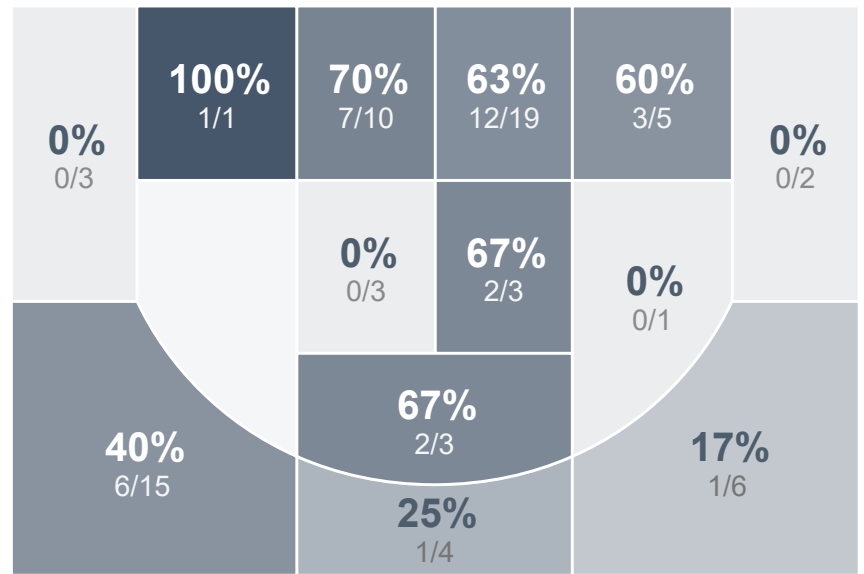

Girls Varsity Basketball