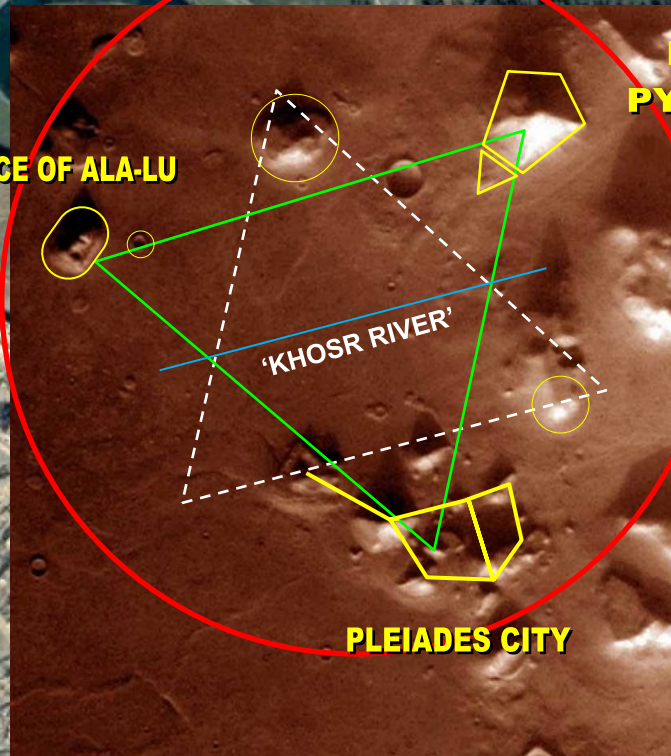

MARS MOTIF TRIANGULATION PATTERN

NINEVEH, ANCIENT ASSYRIA

CYDONIA, MARS

'GODS OF WAR'

MARTIAN PATTERN

CYDONIA, MARS

40°44'33.60N 09°27'40.29W

D&M PYRAMID

FUN CITY THEME PARK

FACE OF ALA-LU

The Face represents Lucifer and desire for children. Baphomets with children, which is Lucifer's and the Satanist's highest goal.

Sons of Mohammad desecrating Tomb of Jonah (Nabi Yunis) and blowing up ancient church.

GRAND MOSQUE OF MOSUL

ISHTAR TEMPLE

KUYUNJIK

D&M PYRAMID

7 STEPS
Corresponding to
7 Stars of Plejades