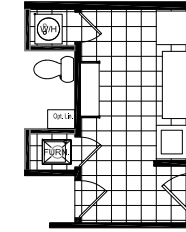

OPTIONAL UTILITY ROOM

MODEL 17-L-6723U
3 BEDROOM, 2 BATH
ACTUAL SIZE: 72' x 30'-4"
TOTAL AREA: 2,184 SQ. FT.