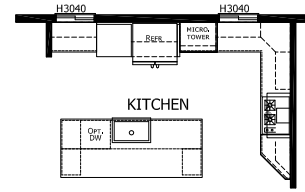

OPTIONAL UK2