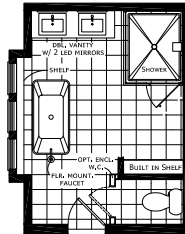

RADIANT SPA