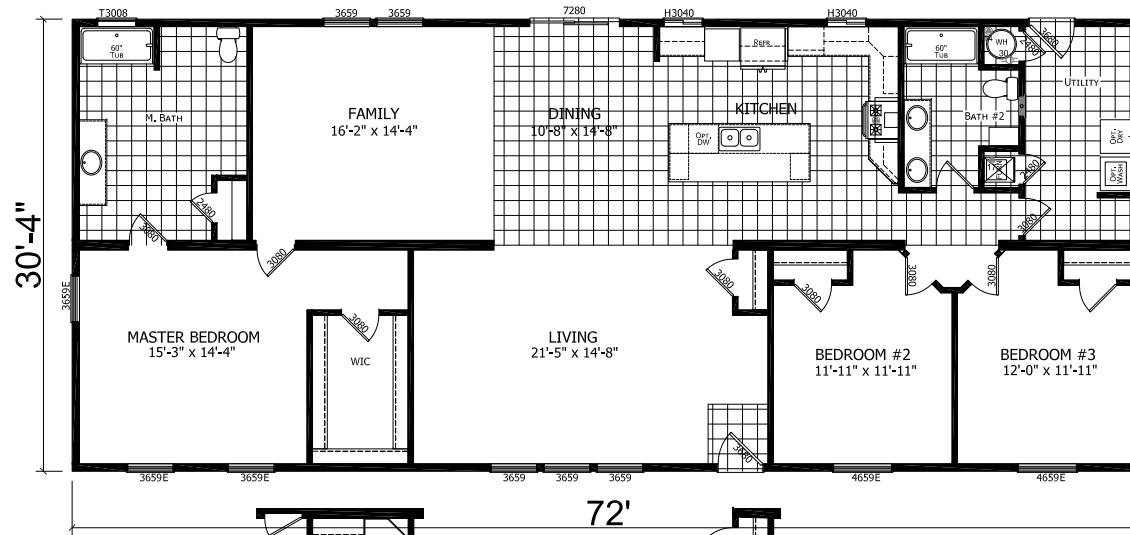

CHAMPION

MANUFACTURED BEAUTIFULLY™

1425 SUNNYSIDE RD. WEISER, ID 83672

MODIFICATIONS

PROJECT: 17-L-6723U
72' x 30'-4" 3 BD 2 BTH

DRAWN BY:
DATE: 07-21-17
SCALE: 3/16" = 1'-0"

TITLE: LITERATURE PLAN

FILENAME: TXL-6723U P3

SHEET: L-101