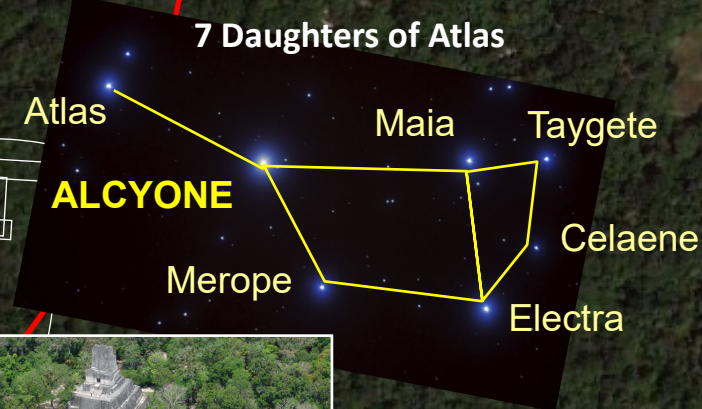

PLEIADES STAR CLUSTER

Google Earth

© Composition & Some Graphics by
LUIS B. VEGA
vegapost@hotmail.com
www.PostScripts.org
FOR ILLUSTRATION PURPOSES ONLY

Main Sources
Earth.Google.com
ESA.ist - G. Neukum
Mars.Google.com
Wikipedia.com