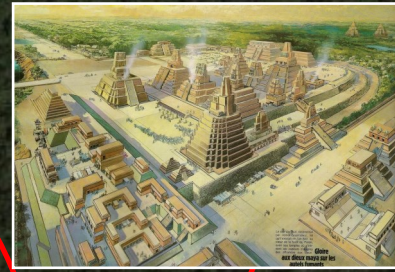

TIKAL CYDONIA STAR MAP

GUATEMALA

MARS TRIANGULATION PATTERN

MARTIAN PATTERN
40°44'33.60N 09°27'40.29W
CYDONIA, MARS

Temples of the Great Serpent
THE 'SHINING ONE'
Temple 4

SERPENT TEMPLE

7 TEMPLES
'PEIADES' STARS