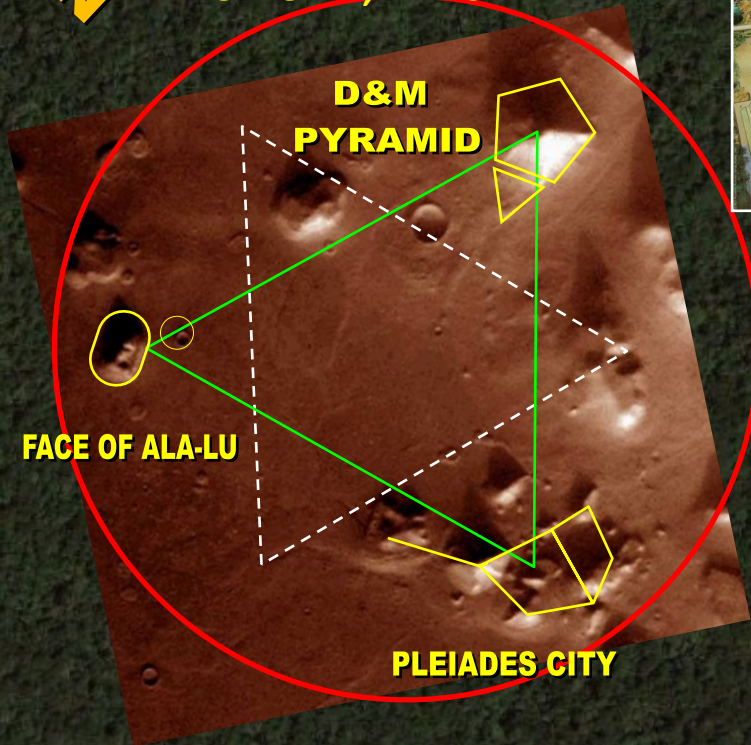

TIKAL CYDONIA STAR MAP

GUATEMALA

MARS TRIANGULATION PATTERN

MARTIAN PATTERN
40°44'33.60N 09°27'40.29W
CYDONIA, MARS

Temples of the Great Serpent
THE 'SHINING ONE'
Temple 4

SERPENT TEMPLE

7 TEMPLES
'PEIADES' STARS

PLEIADES STAR CLUSTER

Google Earth

© Composition & Some Graphics by
LUIS B. VEGA
vegapost@hotmail.com
www.PostScripts.org
FOR ILLUSTRATION PURPOSES ONLY

Main Sources
Earth.Google.com
ESA.ist - G. Neukum
Mars.Google.com
Wikipedia.com