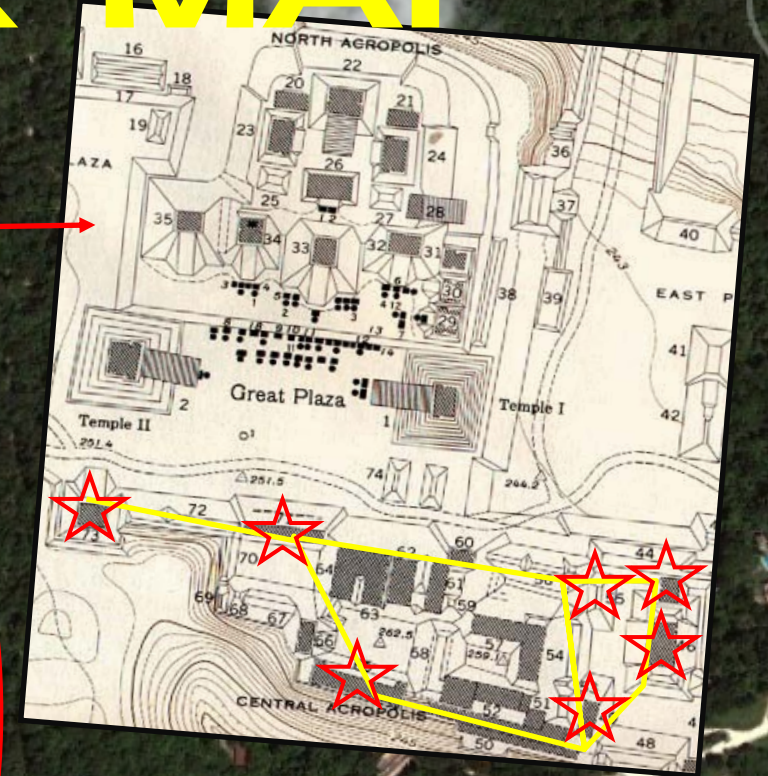

TIKAL CYDONIA STAR MAP

GUATEMALA

MARS TRIANGULATION PATTERN

MARTIAN PATTERN
40°44'33.60N 09°27'40.29W
CYDONIA, MARS

Temples of the Great Serpent
THE 'SHINING ONE'
Temple 4

SERPENT TEMPLE

7 TEMPLES
'PEIADES' STARS