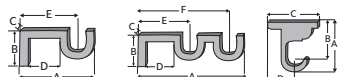

Use the measurement guide to the left to help determine the correct dimensions for your selected product.