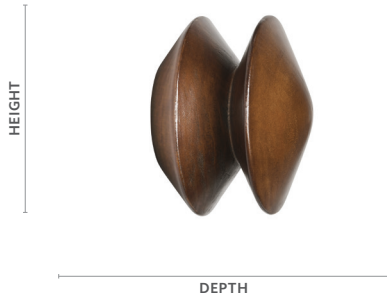

1 3/8" Finials & Endcaps

Miller

Fits	Dimensions	Quantity per Box
1 3/8" Wood Trends™ Poles	Depth: 2 3/8"	10 pairs per box
1 3/8" Estate™ Traverse Rods	Height: 3"	
1 3/8" K-Rail Traverse Rods	Width: 3"	

Product Number & Finish					
36816059	Black	36816820	Estate Oak	36816835	Truffle
36816841	Coffee	36816083	Mahogany	36816025	White
36816825	Dark Chocolate	36816830	Marble	36816091	Unfinished

Sherwood