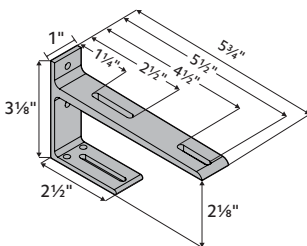

Fits	Dimensions	Quantity per Box
1 3/8" Estate™ Traverse Rods 2" Estate™ Traverse Rods	Depth: 5 3/4" Height: 3 1/8" Width: 1"	10 pieces per box
Product Number & Finish		
71132062	Antique Brass	71132110 Satin Brass
71132006	Black	71132012 Satin Nickel