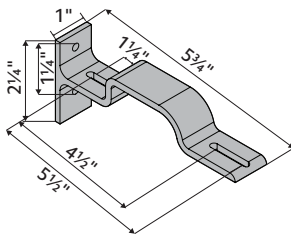

Double Bracket

Fits	Dimensions	Quantity per Box
1 3/8" Estate™ Traverse Rods 2" Estate™ Traverse Rods	Depth: 5 3/4" Height: 2 1/4" Width: 1"	10 pieces per box
Product Number & Finish		
71134110	Satin Brass	

Double Bracket