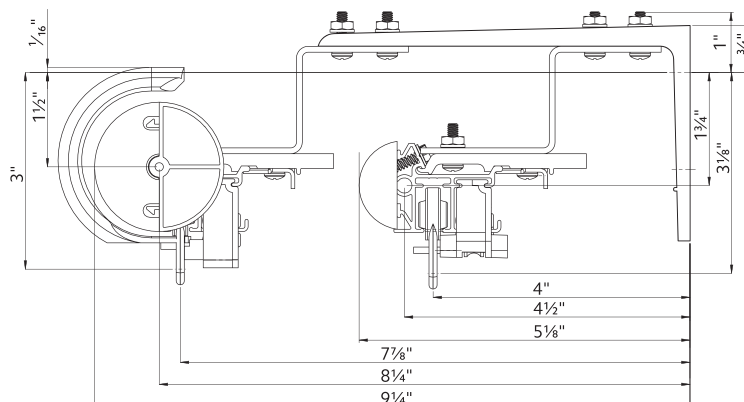

2" Front & 1 3/8" Back Double Wall Mount