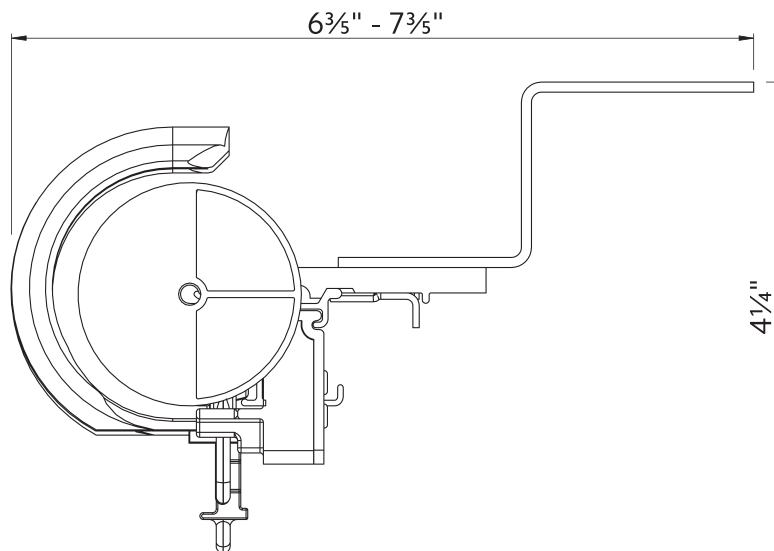

2" Ceiling Mount