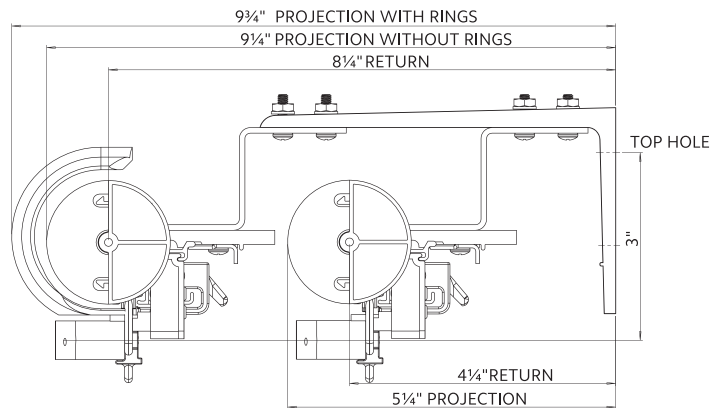

2" Double Wall Mount