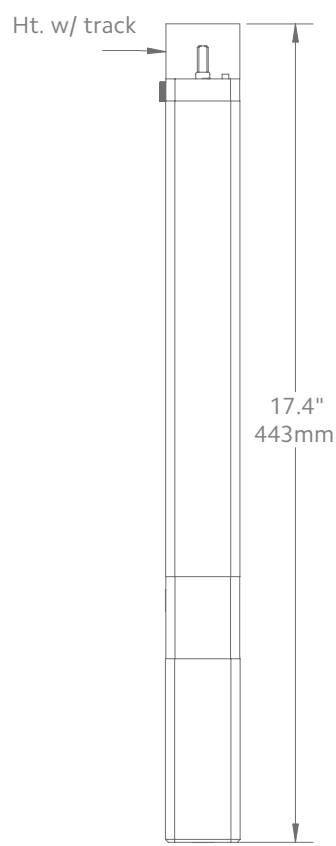

Front View

Bottom View

Motor Unit	Product No.

AMP™ Drapery Motor	62001300

Technical Specs	AMP™ Motor

Power Supply	DC 16.5V-0.89A (100-240VAC 50/60Hz 0.5A)

Amperage	2.55Ah

Average Linear Speed	7.8inches/sec

Power Consumption	40 watts

Torque	1.2Nm

Power Cable Length	6 feet

Variable Speed	80, 100 & 120 rpm

Certifications	UL/CE

Max. Track Length	Estate™ - 16 ft Architrac™ 94001 - 16 ft

Max. Load	64 lbs

Follow track specifications for drapery weight.