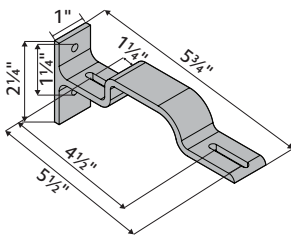

Double Bracket

Fits	Dimensions	Quantity per Box
1 3/8" Estate™ Traverse Rods 2" Estate™ Traverse Rods	Depth: 5 3/4" Height: 2 1/4" Width: 1"	10 pieces per box
Product Number & Finish		
71134110	Satin Brass	

Double Bracket