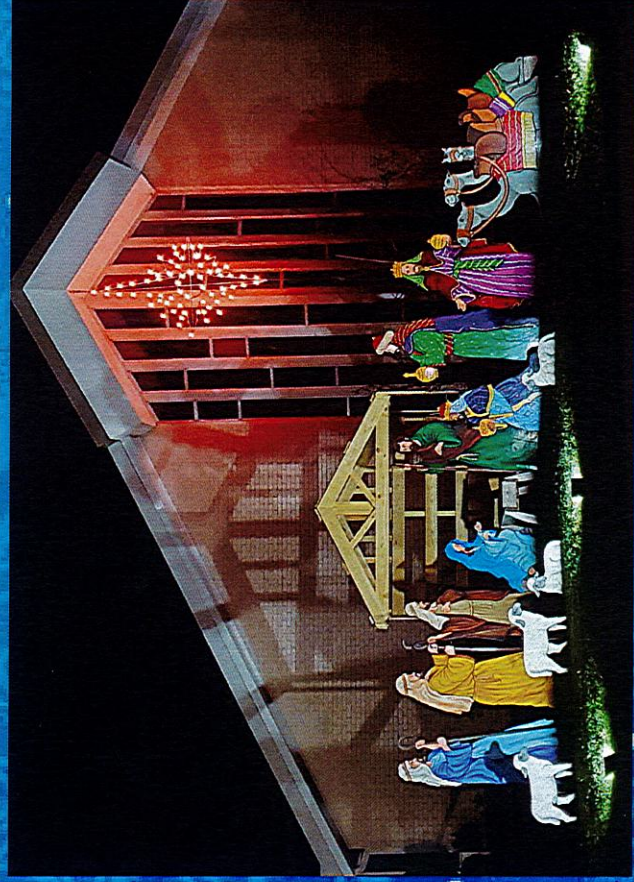

Indoor Fun
at the Activity Building
at Shiner First United
Methodist Church

Christmas Wonderland Village December 8th & 9th 6-9pm

Experience the magic of Christmas in our Christmas Wonderland Village with eight child interactive buildings that are filled with fun activities to include cookie decorating, selecting a toy, making a craft and more. Don't forget to have your photo taken with Santa or grab a snack at the Artic Café.

\$5.00 Entrance Fee.

Santa Photo & Artic Café extra \$

Experience the story
of Christ's Birth at our
live drive-thru Nativity.

December 10, 2023

6:30-7:30pm

Shiner First UMC

102 Church St.