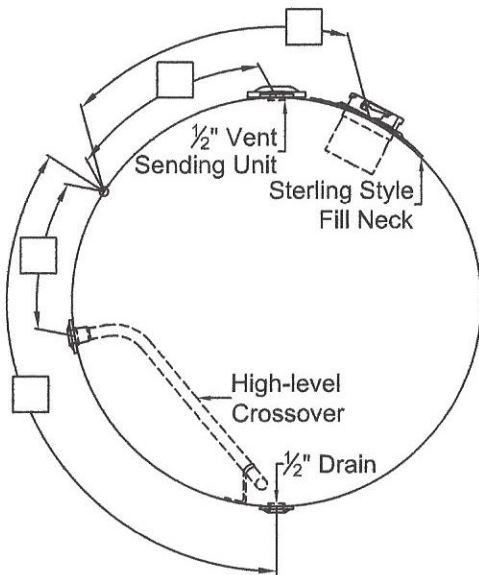

1/2" Plug

Fax #: \_\_\_\_\_

Do you need any mounting hardware?

Vent

Straps  Mtg Kit  Combo Kit

Sending Unit

Please note parts and mounting are not included in the price of the tank.

Other

### Sterling Style

Truck Front  
Ditch Side 

Viewed from rear  
of ditch side

Please note: All sizes are NPTF unless otherwise noted and reference all measurements from the lateral weld seam and the end cap weld seam to the center of the fittings.