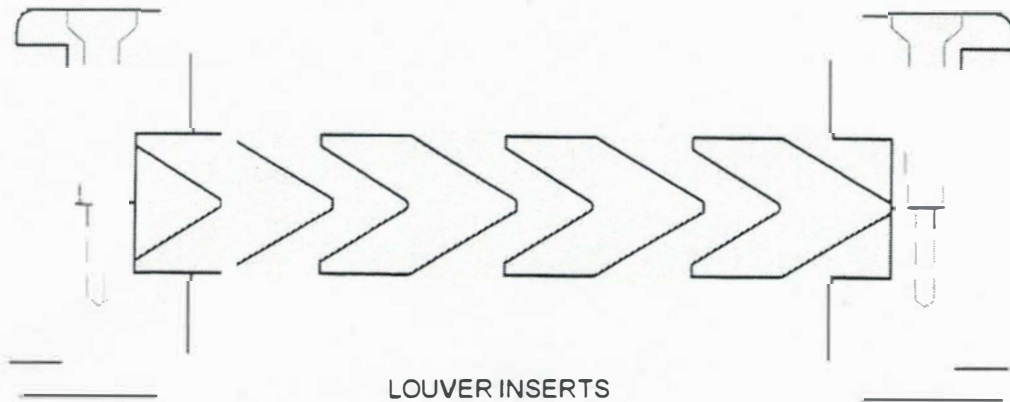

Wood Lite Beading

3/8" Flush Bead

1/2" Full-lipped Bead

1/2" Flush Bead

Product Features:

Use: For use in FD 1/2 Hour Fire Doors

Species

Available: Birch, Cherry, Mahogany, Maple, Red Oak

Sizes: Various sizes available in full-inch increments

Listed: WHI

Glass Size: Glass should be cut 1/8" less in length and width than wood beaded lite size ordered.

LOUVER INSERTS

218 Central Road, Fredricksburg, VA 22401