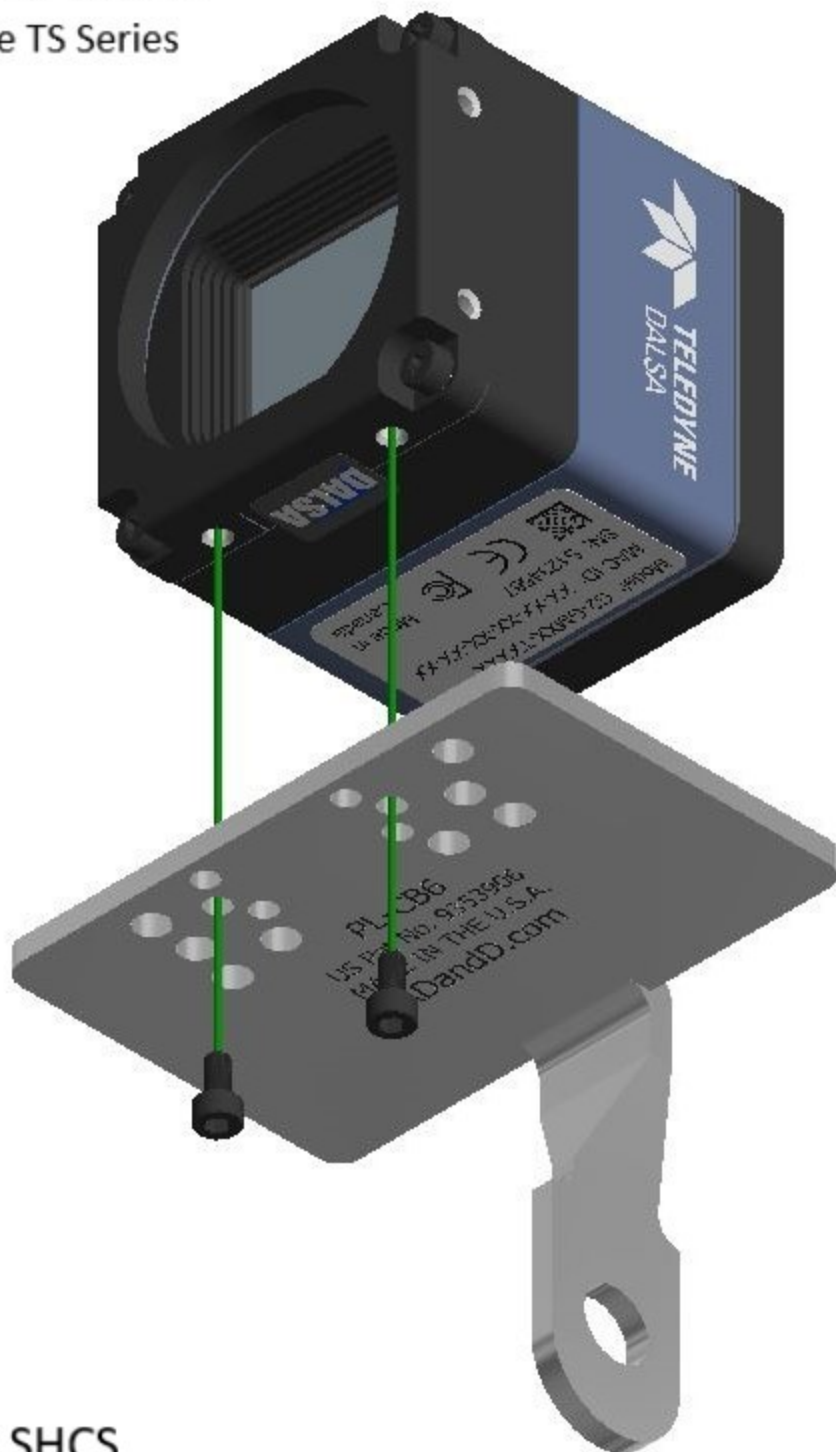

ADandD Pop Link #PL-CB6

Mounting for Dalsa Genie TS Series

Included Hardware

(2) M3-.5 X 6mm Lg SHCS