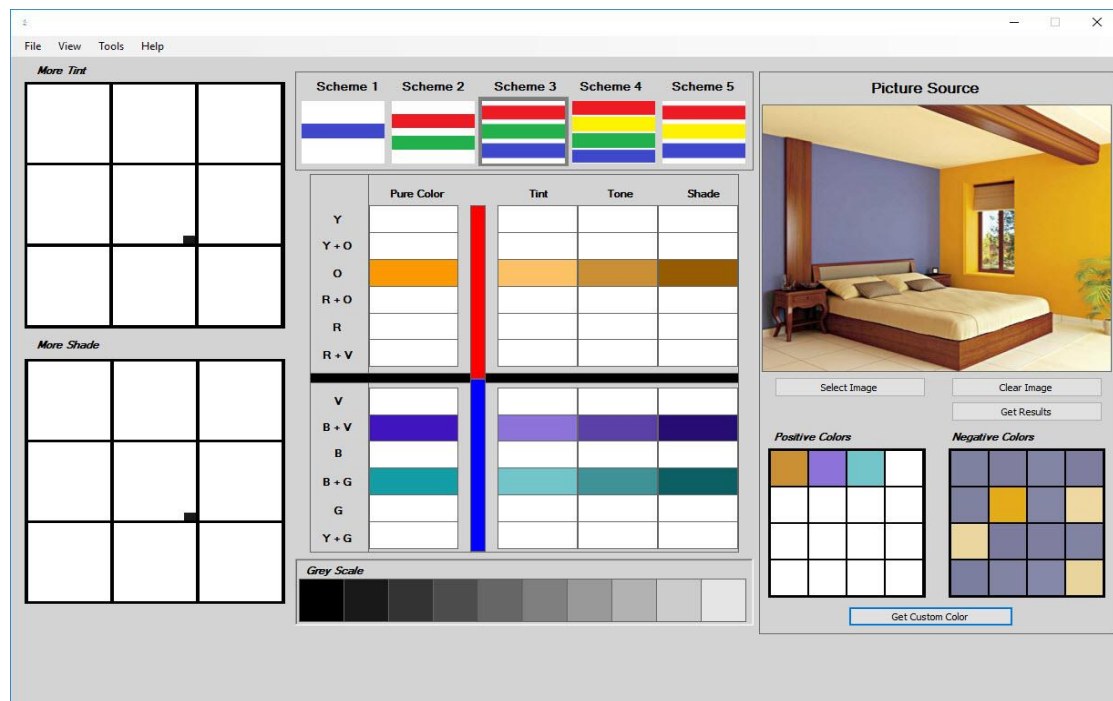

We know that these colors used in the interior of this Bed room are used without any color combination rules and regulations. They are just used as the random or rough colors, there is no sense of color aesthetics or color harmony.

Now we will first analyze this photo through our engineered software "**OKAZ Color Schemer**" and it will decide the color scheme and optimum color combination for this office interior just according to the main existing color.

It is much compulsory to read and analyze the photo and to know the existing colors in the photo and then to decide the color combinations and color schemes according the color harmony principles based on the modern architecture and modern aesthetics.

After the analysis of this photo we have got the following color schemes and combinations to be used for this office interior to make it good looking and valuable for both the owner and the building inmates.

Following is the photo after analysis by our software containing the suggested optimum color schemes and combinations to be used in this Bed room interior.

The already existed colors may be selected randomly because there is no sequence of the color usage in this photo. Somewhere it is using Orange and Brown color and somewhere black and white which makes no sense of the color usage and color combinations.

Now our software has analyzed the existing colors in this photo and have decided best color schemes and color combinations to be used in this living room interior to make it as architectural/aesthetical component. The suggested optimum color combinations are based on the modern architectural color theory. Our software has suggested to use the color combinations of Orange, Blue-Violet and Blue-Green colors and their child-colors (Tint, Tone and Shade) which can make a visual sense. And that is our basic goal to make a building interior, exterior as well as all the building which must give a pleasant visual sense for the building inmates.