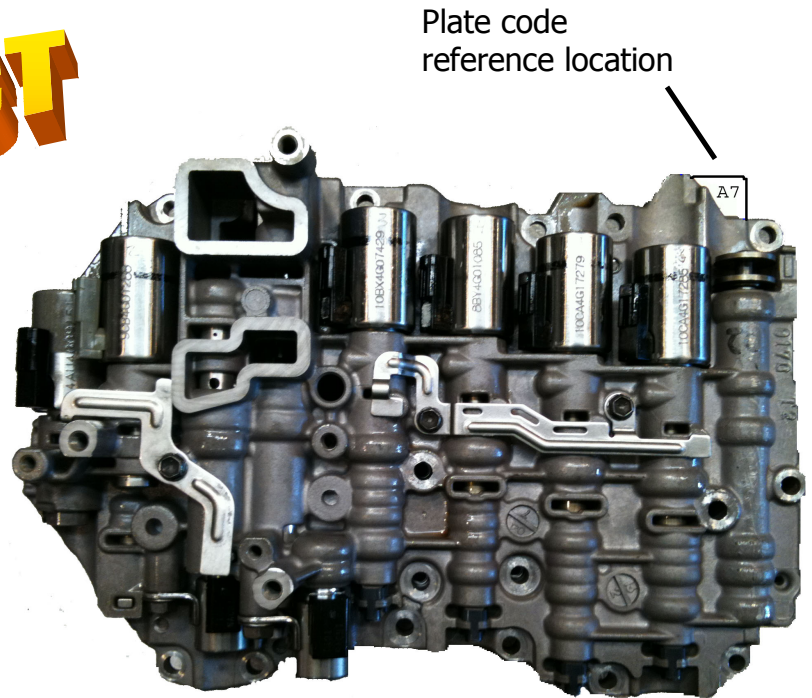

Remanufactured Valve Bodies

Central Valve Bodies

Built, Tested and In-Stock — 100% guaranteed

NEW PRODUCT

**TF60SN
09G**

CVB# AW-2990A – Plate Code "A6"
CVB# AW-2990B – Plate Code "A7"
CVB# AW-2990C – Plate Code "E0"
CVB# AW-2990D – Plate Code "G0"
CVB# AW-2990E – Plate Code "H1"
CVB# AW-2990F – Plate Code "E1"

**SONNAX UPDATED
ALL LINEAR
SOLENOIDS REBUILT**

15551 SHWY 66
Claremore, OK 74017
(918) 341-0266

1-877-341-0266

www.centralvalvebodies.com