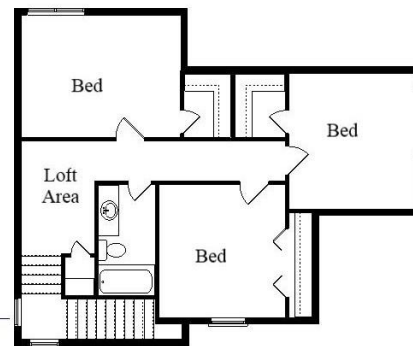

## Tuscaloosa Cottage 2975 Sq. Ft.

Copyright © 2020 Kraus Design Build  
All Rights Reserved

The **Kraus** Company  
DESIGN BUILD

248-972-5549

Setting the New Standard