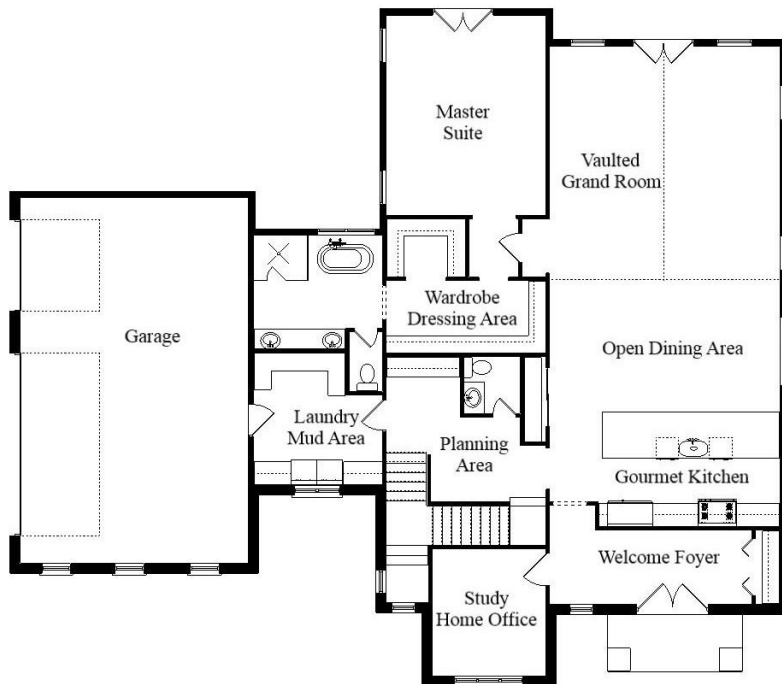

## Tuscaloosa Cottage 2975 Sq. Ft.

Copyright © 2020 Kraus Design Build  
All Rights Reserved

The **Kraus** Company  
DESIGN BUILD

248-972-5549

Setting the New Standard