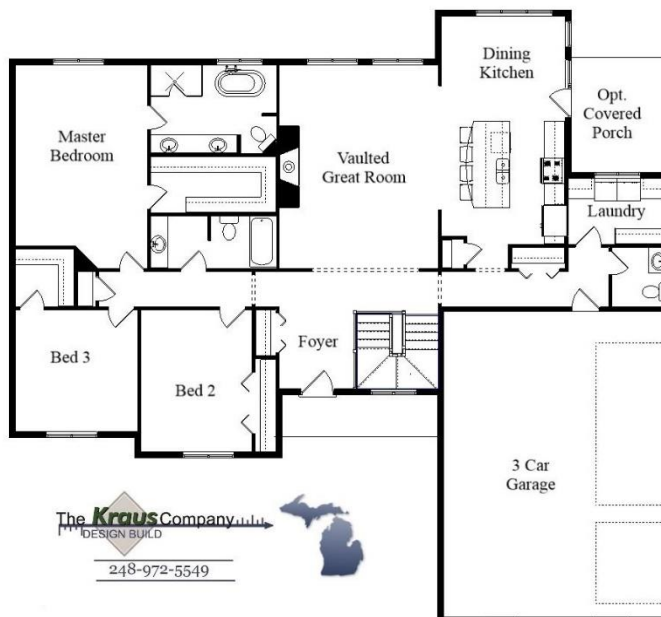

Your Land Your Style Your Home Your Way

Design + Build = Your Best Value

Affordable Value Lifestyle Design Series

Highland V
2065 Sq.Ft.

Copyright © 2019
Kraus Design Build

The **Kraus** Company
DESIGN BUILD

248-972-5549

Setting the New Standard