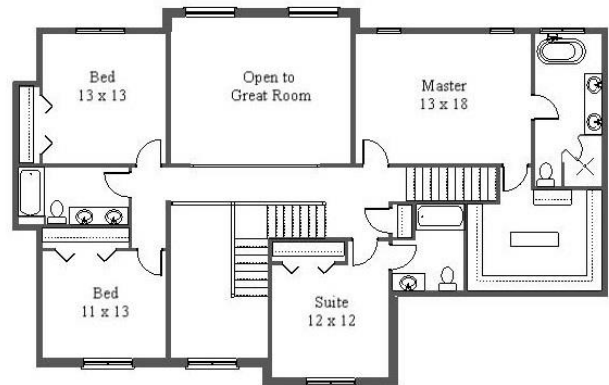

Your Land Your Style Your Home Your Way

Design + Build = Your Best Value

248-972-5549

Elevation B

The Bavarian 3375 Sq.Ft.

Copyright © 2018 Kraus Design
All Rights Reserved

Setting the New Standard