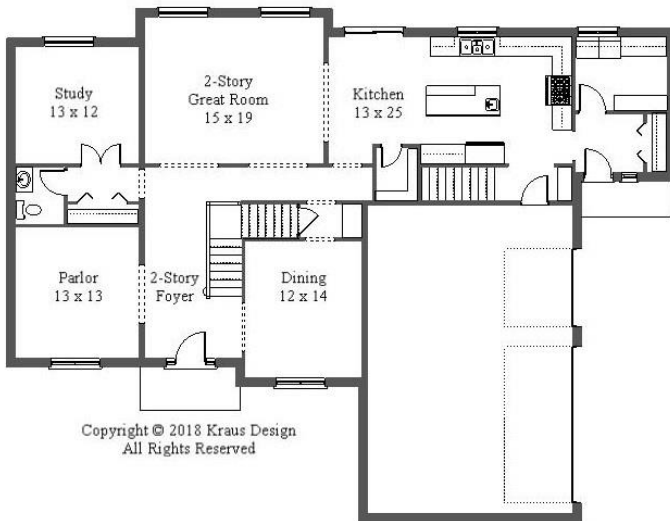

Your Land Your Style Your Home Your Way

Design + Build = Your Best Value

248-972-5549

Elevation B

The Bavarian 3375 Sq.Ft.

Copyright © 2018 Kraus Design
All Rights Reserved

Setting the New Standard