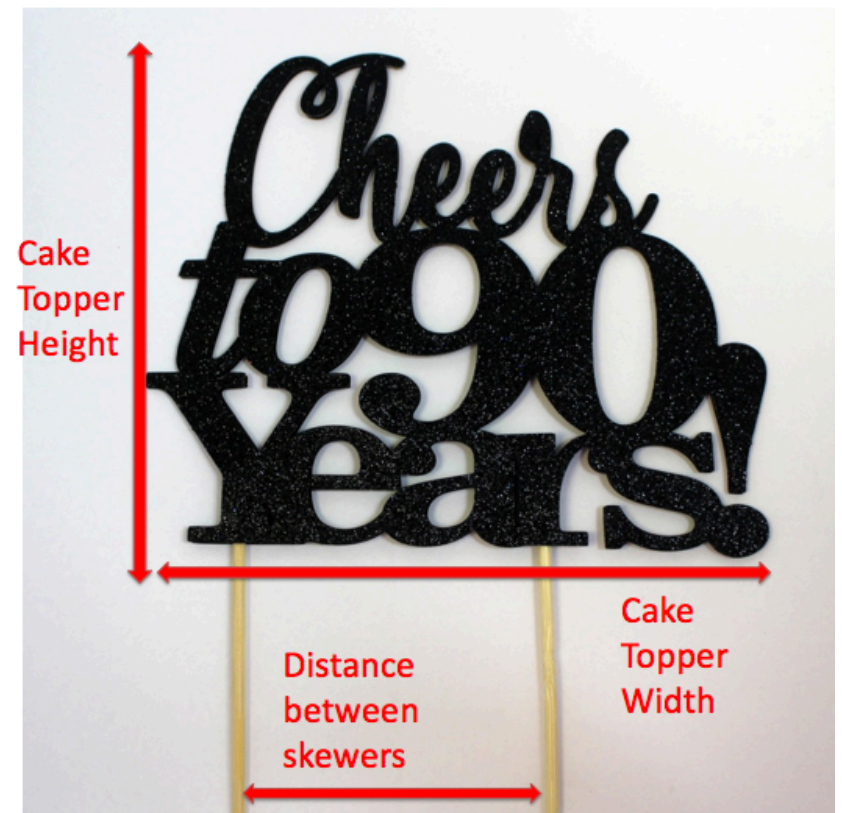

CHEERS TO 90 YEARS!

Cake Topper Code	Cake Topper Width	Cake Topper Height	Distance Between Skewers	Recommendations
6x5	6 in	5 in	Less than 3in <i>*skewers height is 4in</i>	Ideal for 6in to 8in diameter cakes
8x6	8 in	6 in	Less than 4in <i>*skewers height is 4in</i>	Ideal for 9in diameter cakes
9x7	9 in	7 in	Around 4in <i>*skewers height is 3in</i>	Ideal for 10in diameter cakes
10x8	10 in	8 in	distance between 1 st & 3 rd skewer is less than 5in <i>*skewers height is 3in</i>	Ideal for 11in diameter cakes
11x9	11 in	9 in	distance between 1 st & 3 rd skewer is around 5in <i>*skewers height is 3in</i>	Ideal for 12in (or more) diameter cakes