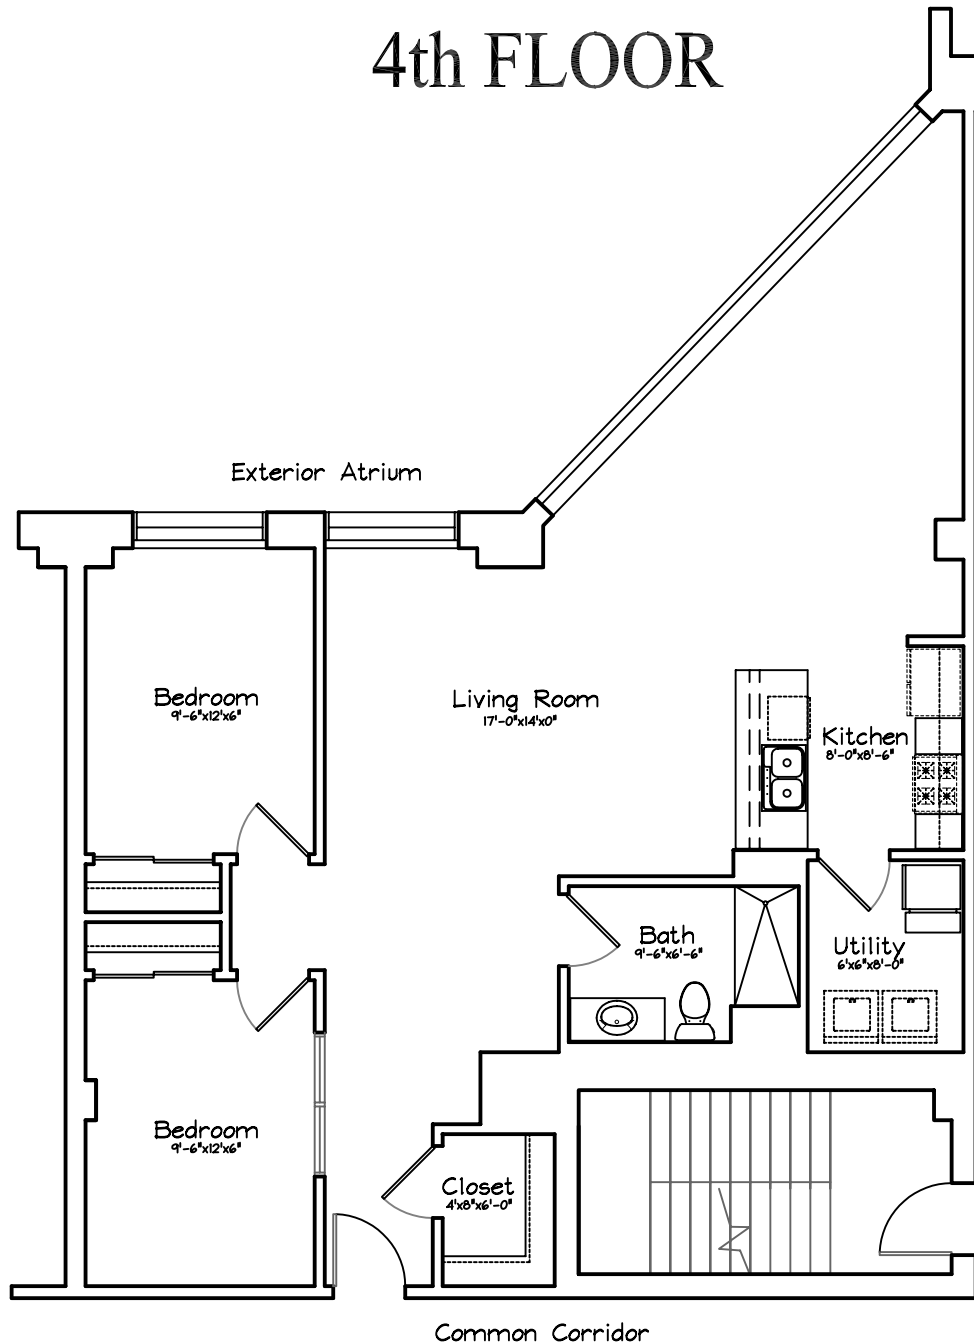

# PLANKINTON LOFT APARTMENTS

## 4th FLOOR

Unit #458 - 1180 sq ft  
Two Bedroom, 1 Bath  
Scale : 1/8" = 1'-0"

Square Footage taken from center of corridor/party walls  
to exterior of furred walls.